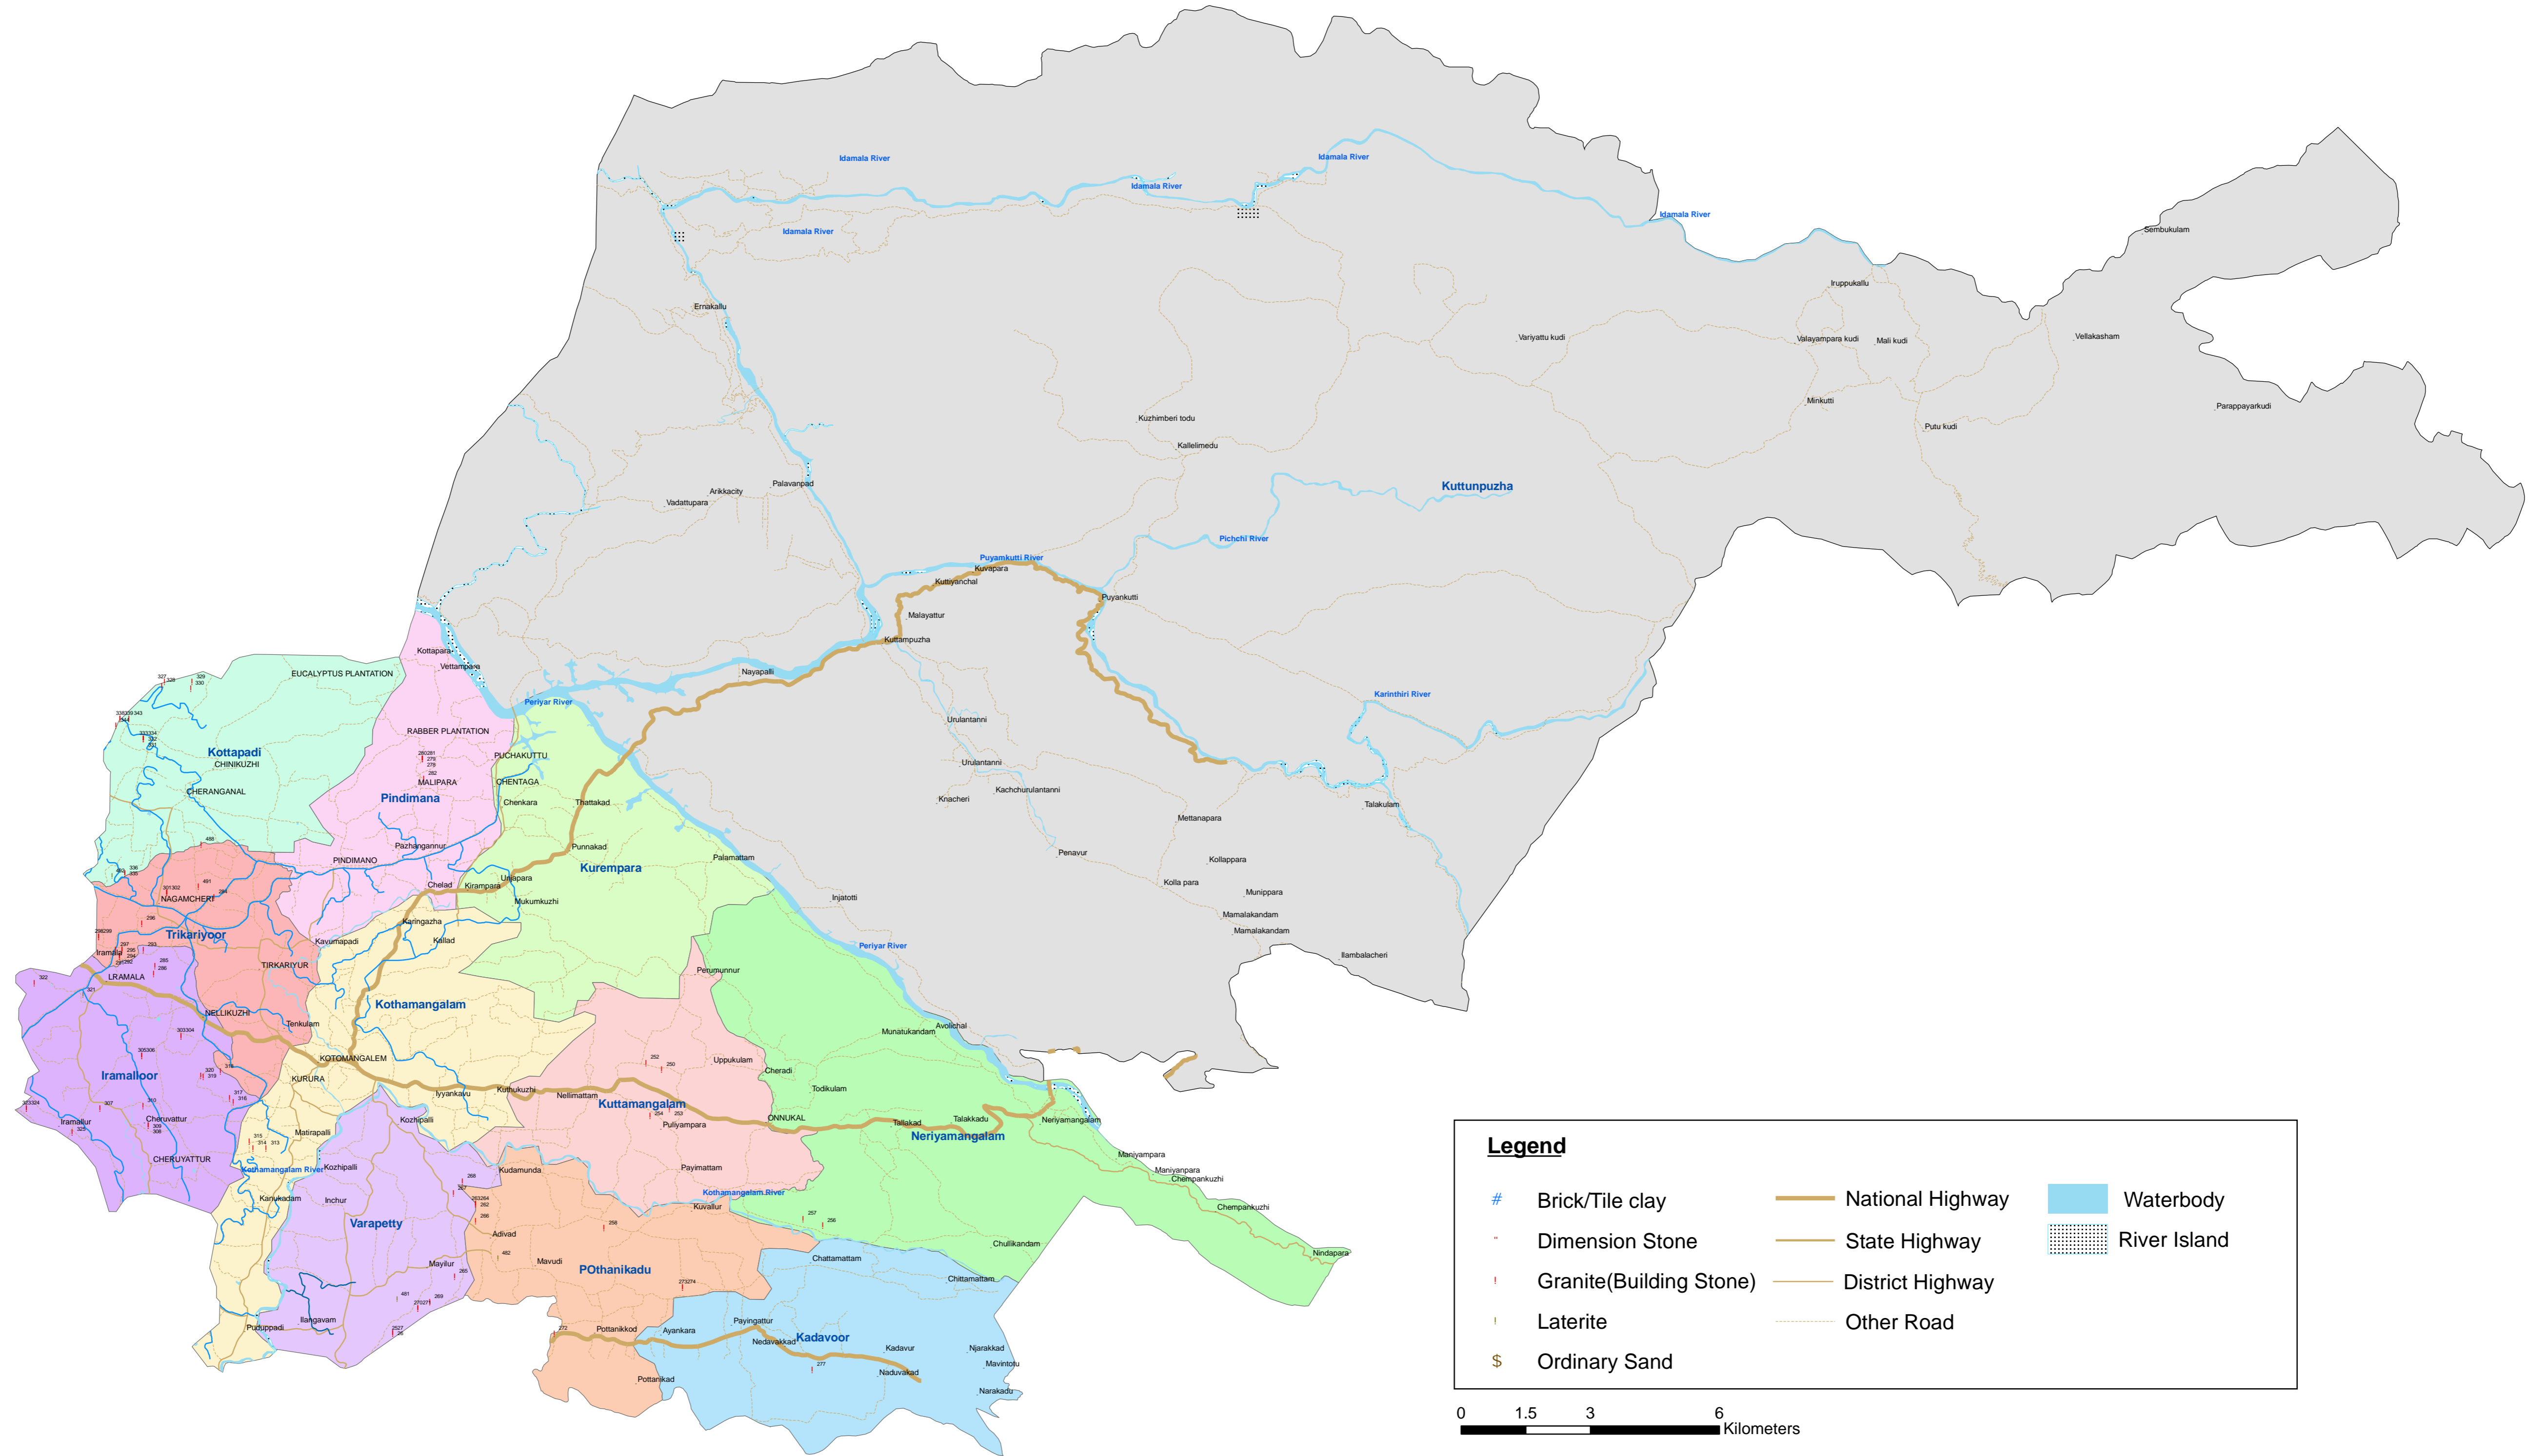

Spatial Distribution of Minor Mineral Quarries: Kothamangalam Taluk, Ernakulam District.

Project: Development of a Depository of Resource Planning and Management capacity building spatial and non-spatial Digital Data (DDRPMD).
 Funded by: Kerala State Council for Science, Technology and Environment (KSCSTE)