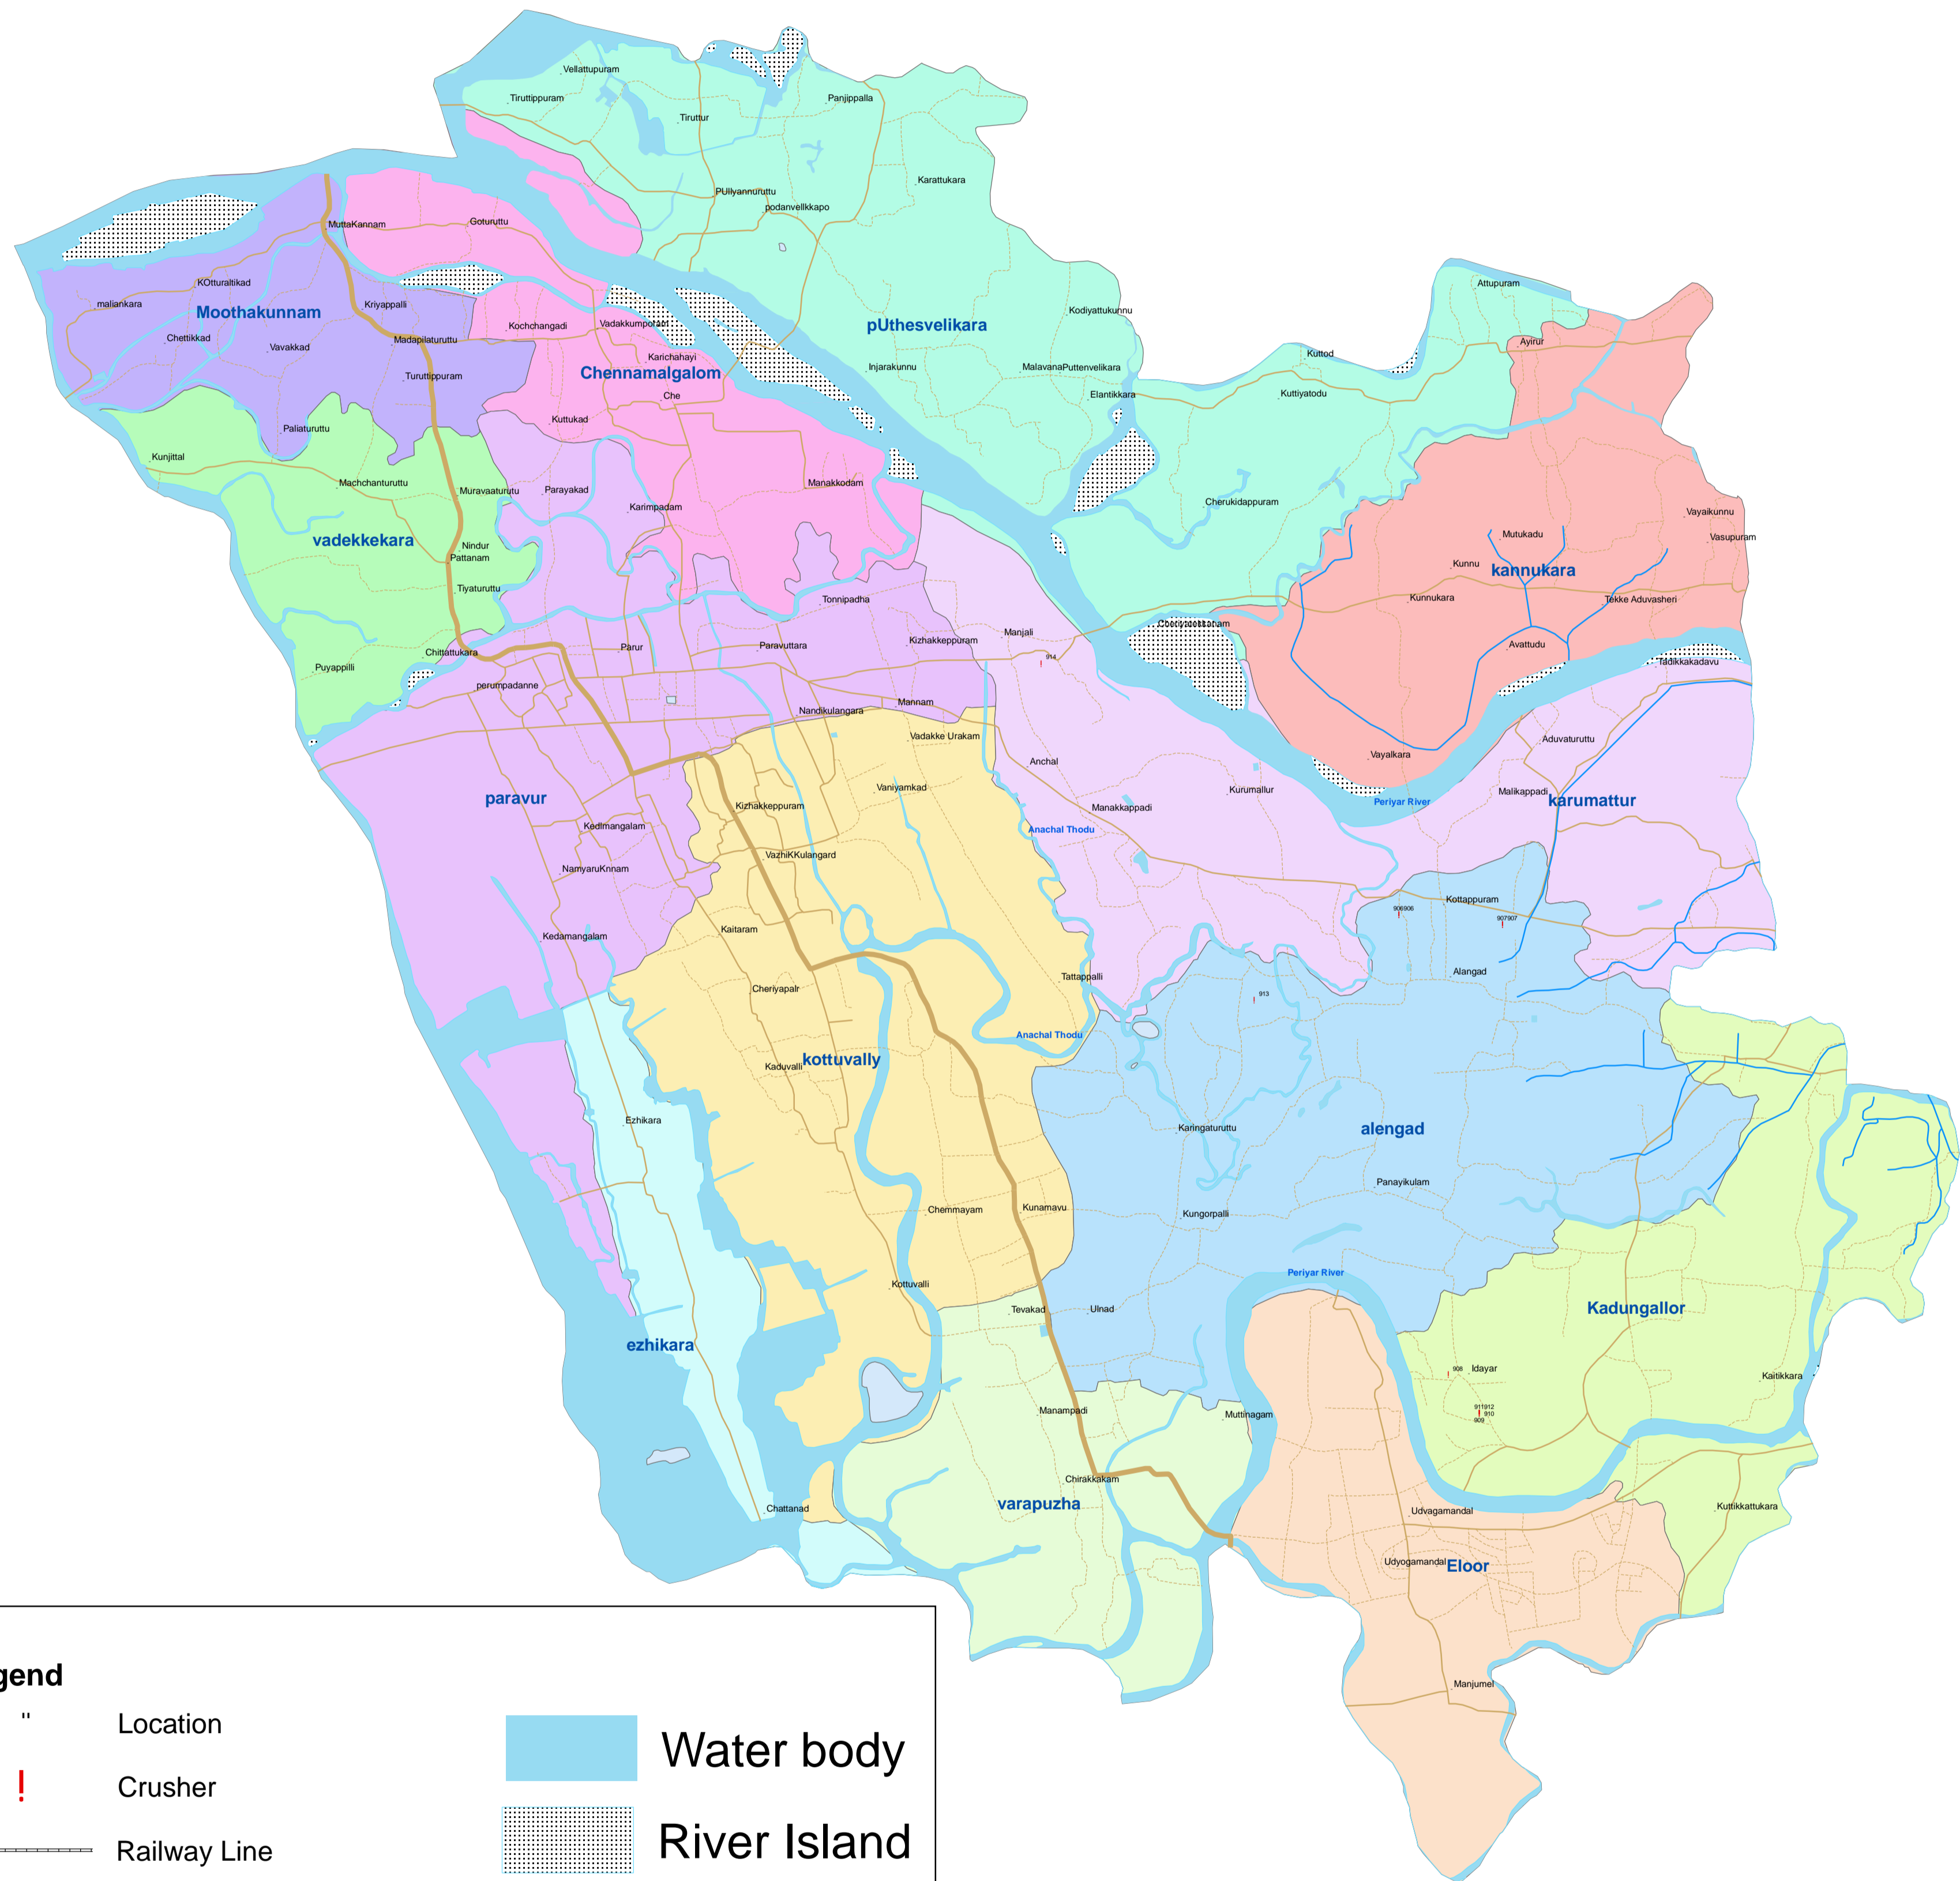

Spatial Distribution of Metal Crusher Units: Paravur Taluk, Ernakulam District.

Legend

- | | | | |
|---|------------------|--|--------------|
| " | Location | | Water body |
| ! | Crusher | | River Island |
| | Railway Line | | Village |
| | National Highway | | |
| | State Highway | | |
| | District Highway | | |
| | Other Road | | |