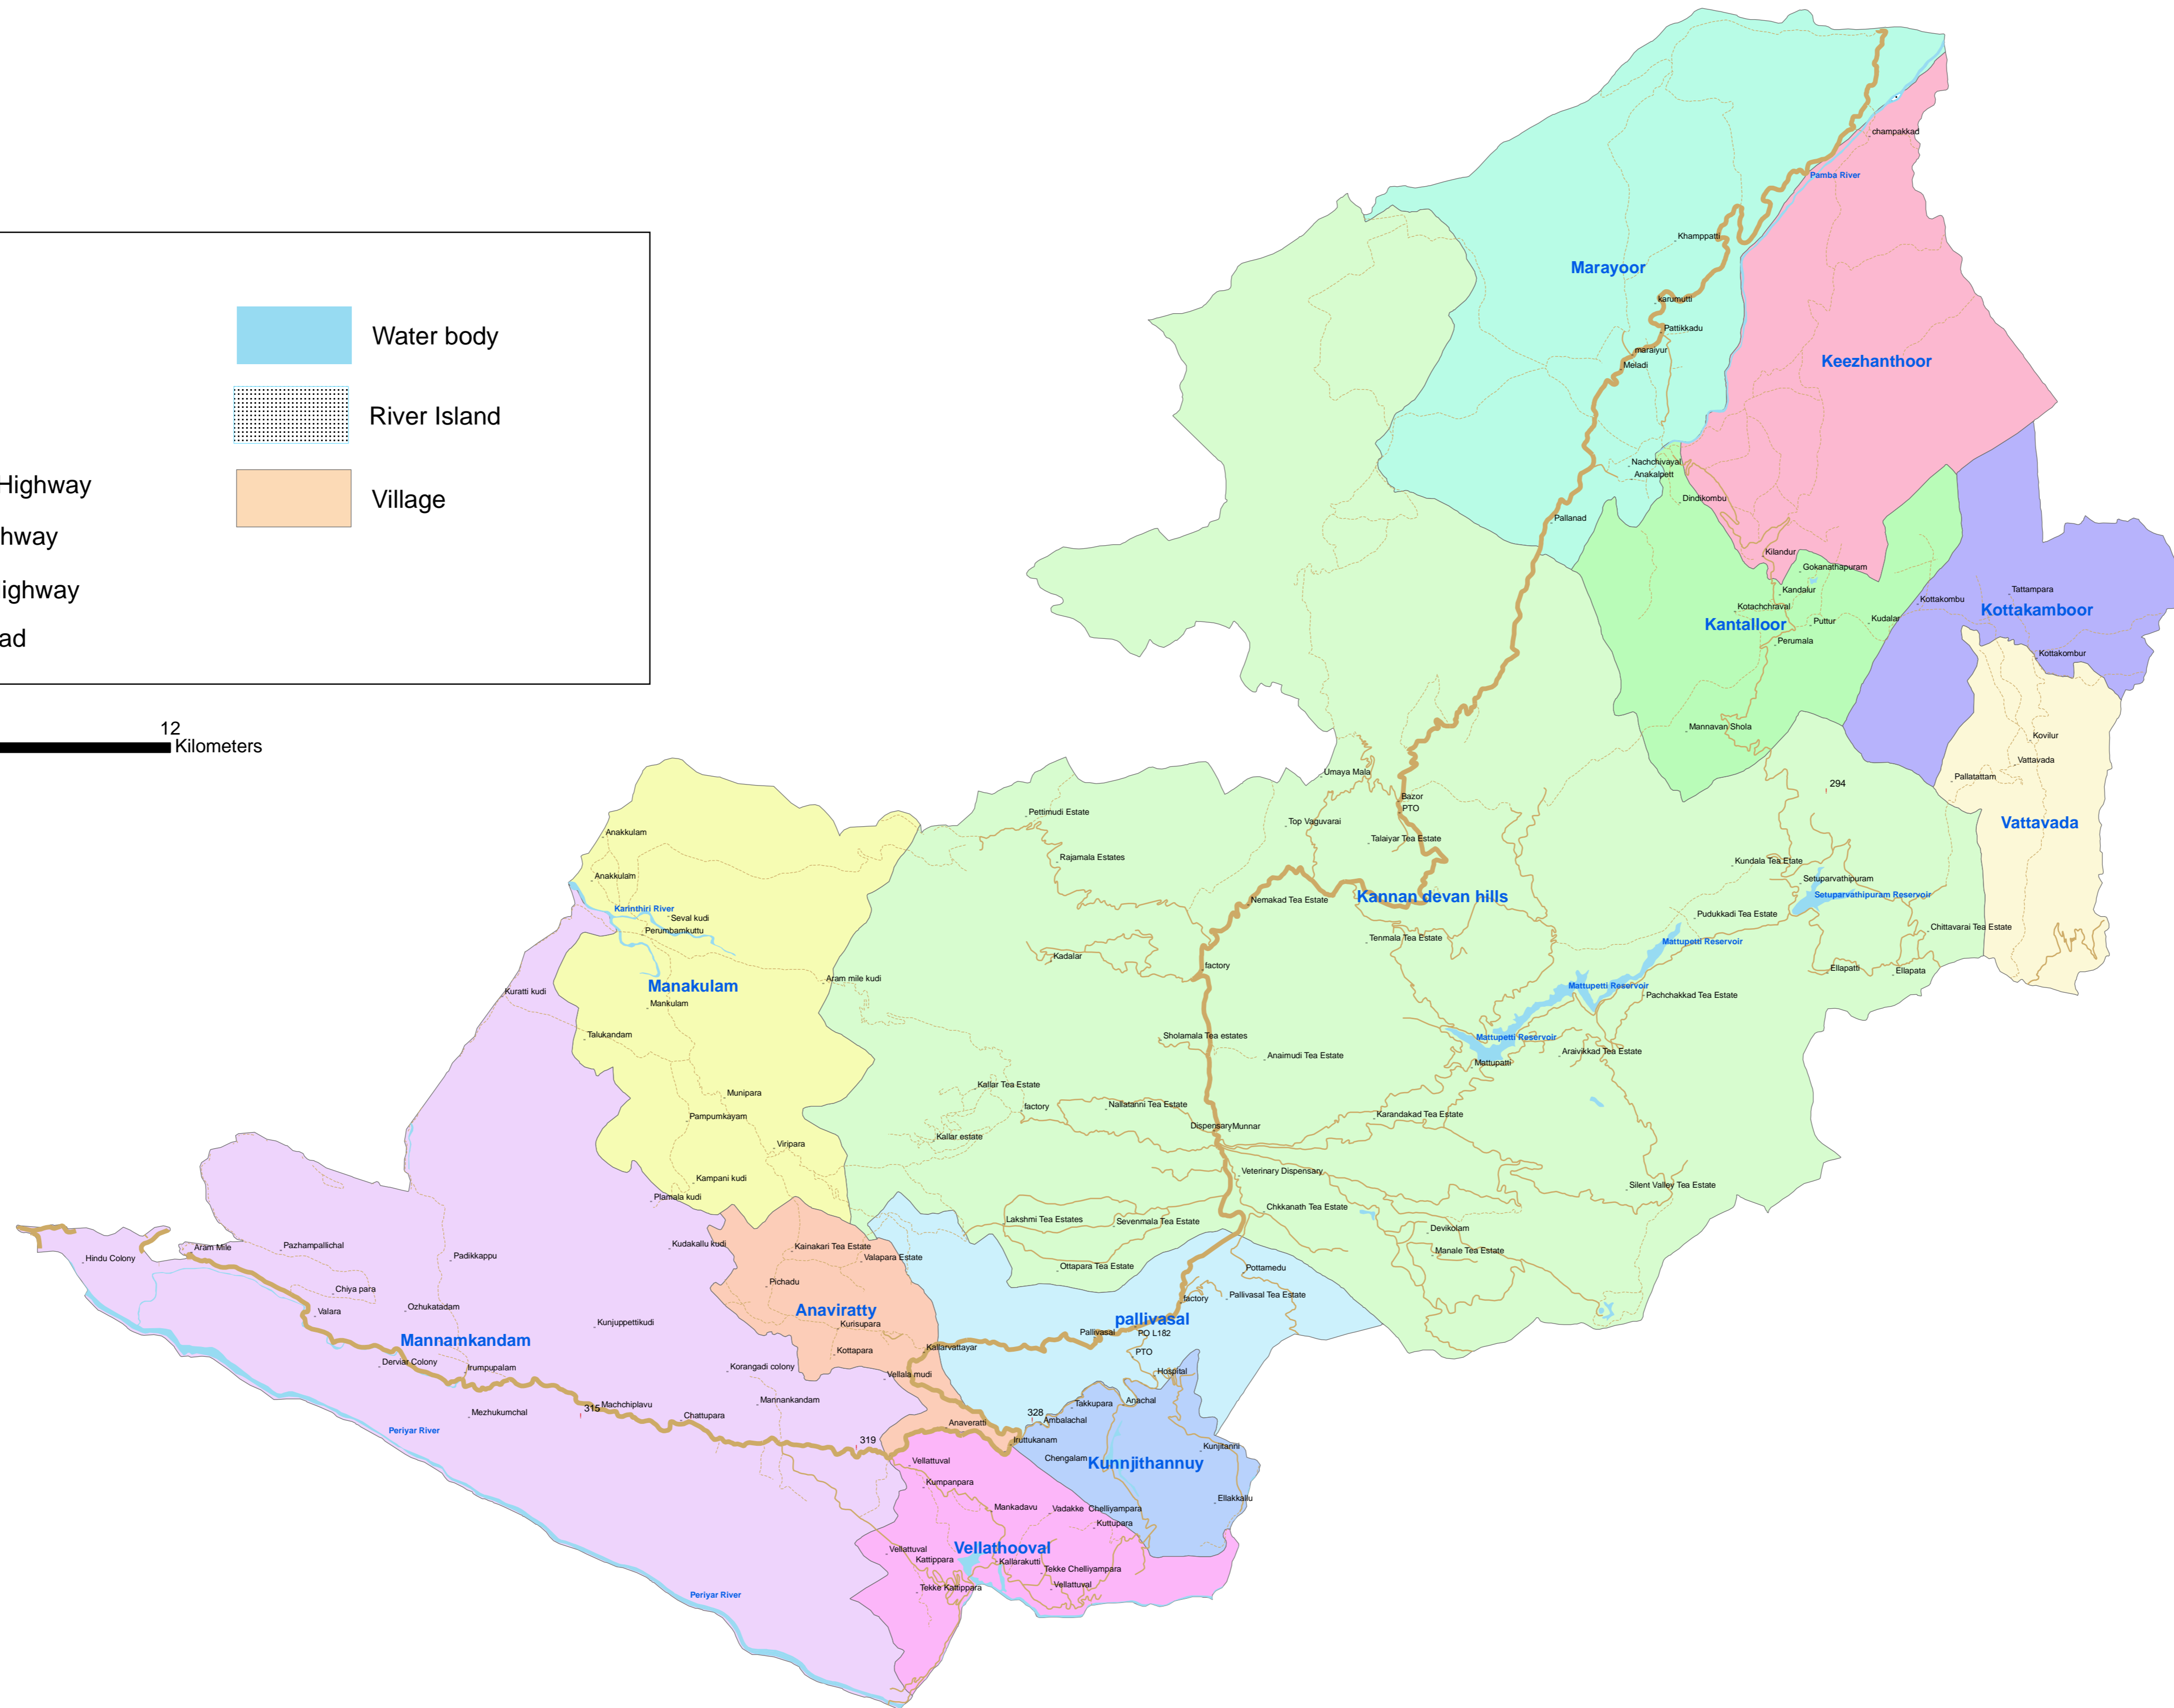

Spatial distribution of Metal Crusher Units: Devikulam Taluk, Idukki District.

Legend

"	Location		Water body
!	Crusher		River Island
	National Highway		Village
	State Highway		
	District Highway		
	Other Road		

Project: Development of a Depository of Resource Planning and Management capacity building spatial and non-spatial Digital Data (DDRPMD).
 Funded by: Kerala State Council for Science, Technology and Environment (KSCSTE)