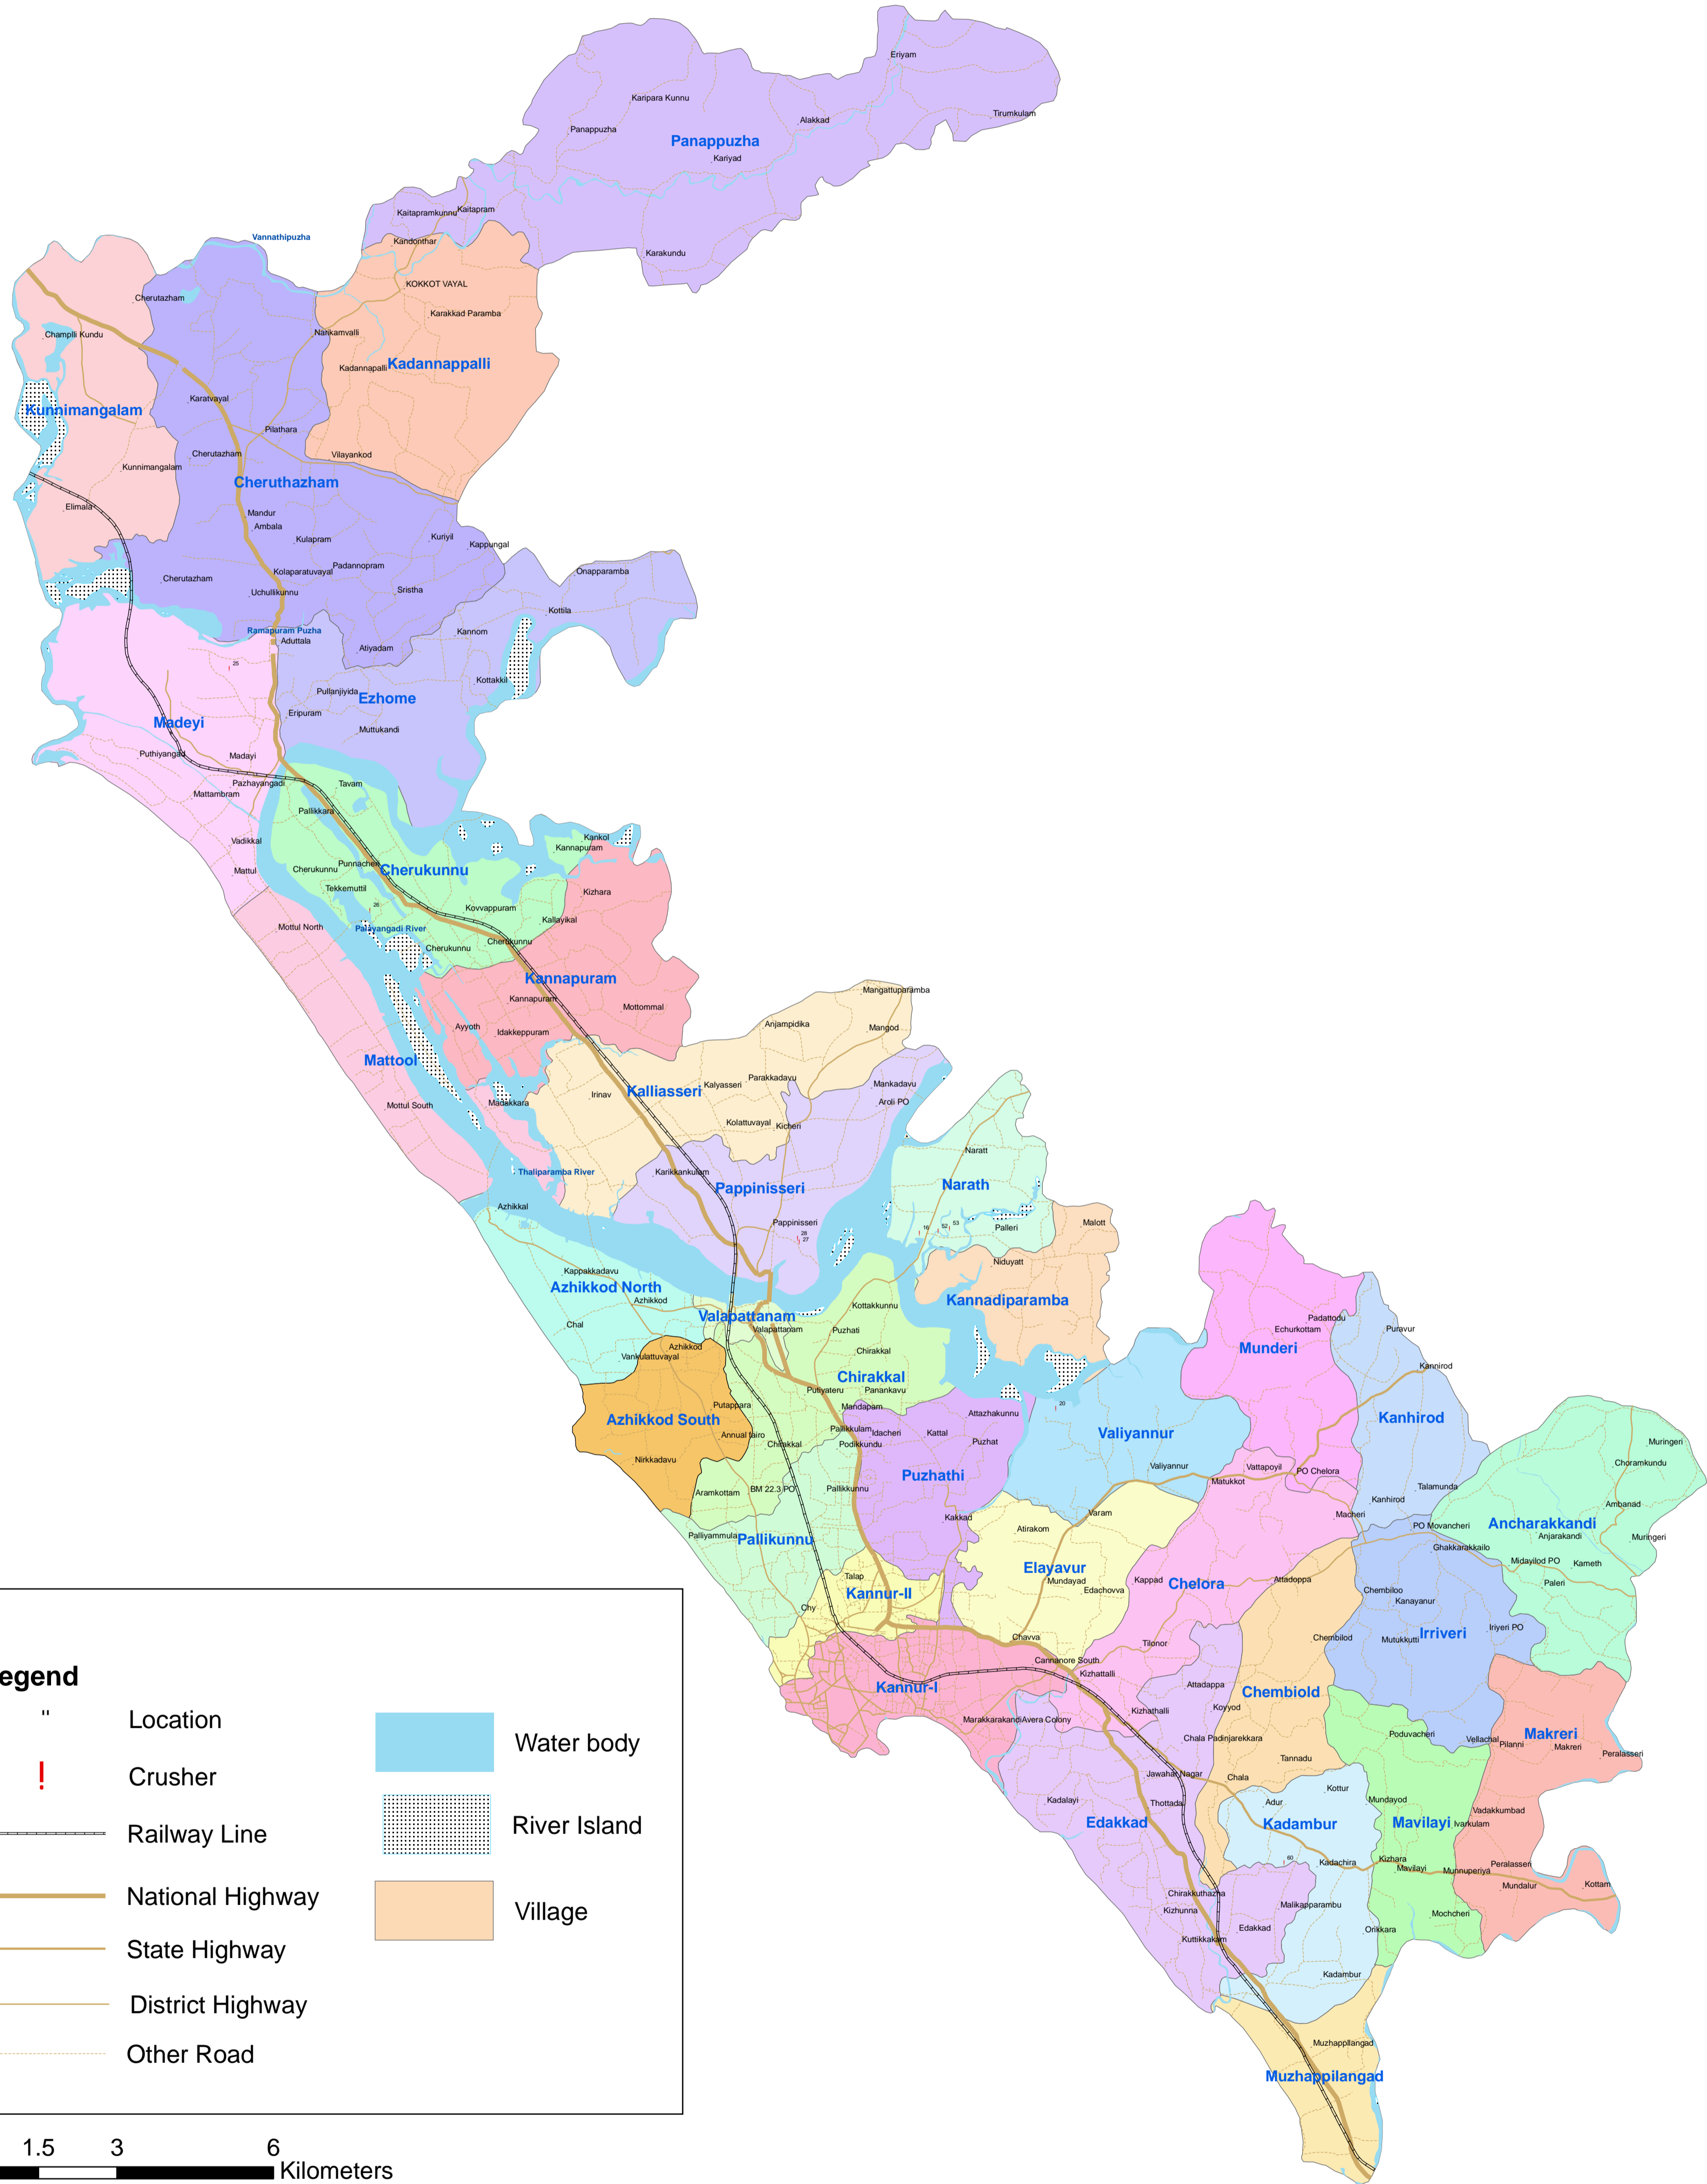

Spatial Distribution of Metal Crusher Units: Kannur Taluk, Kannur District.

Project: Development of a Depository of Resource Planning and Management capacity building Iding spatial and non-spatial Digital Data (DDRPMDD).
 Funded by: Kerala State Council for Science, Technology and Environment (KSCSTE)