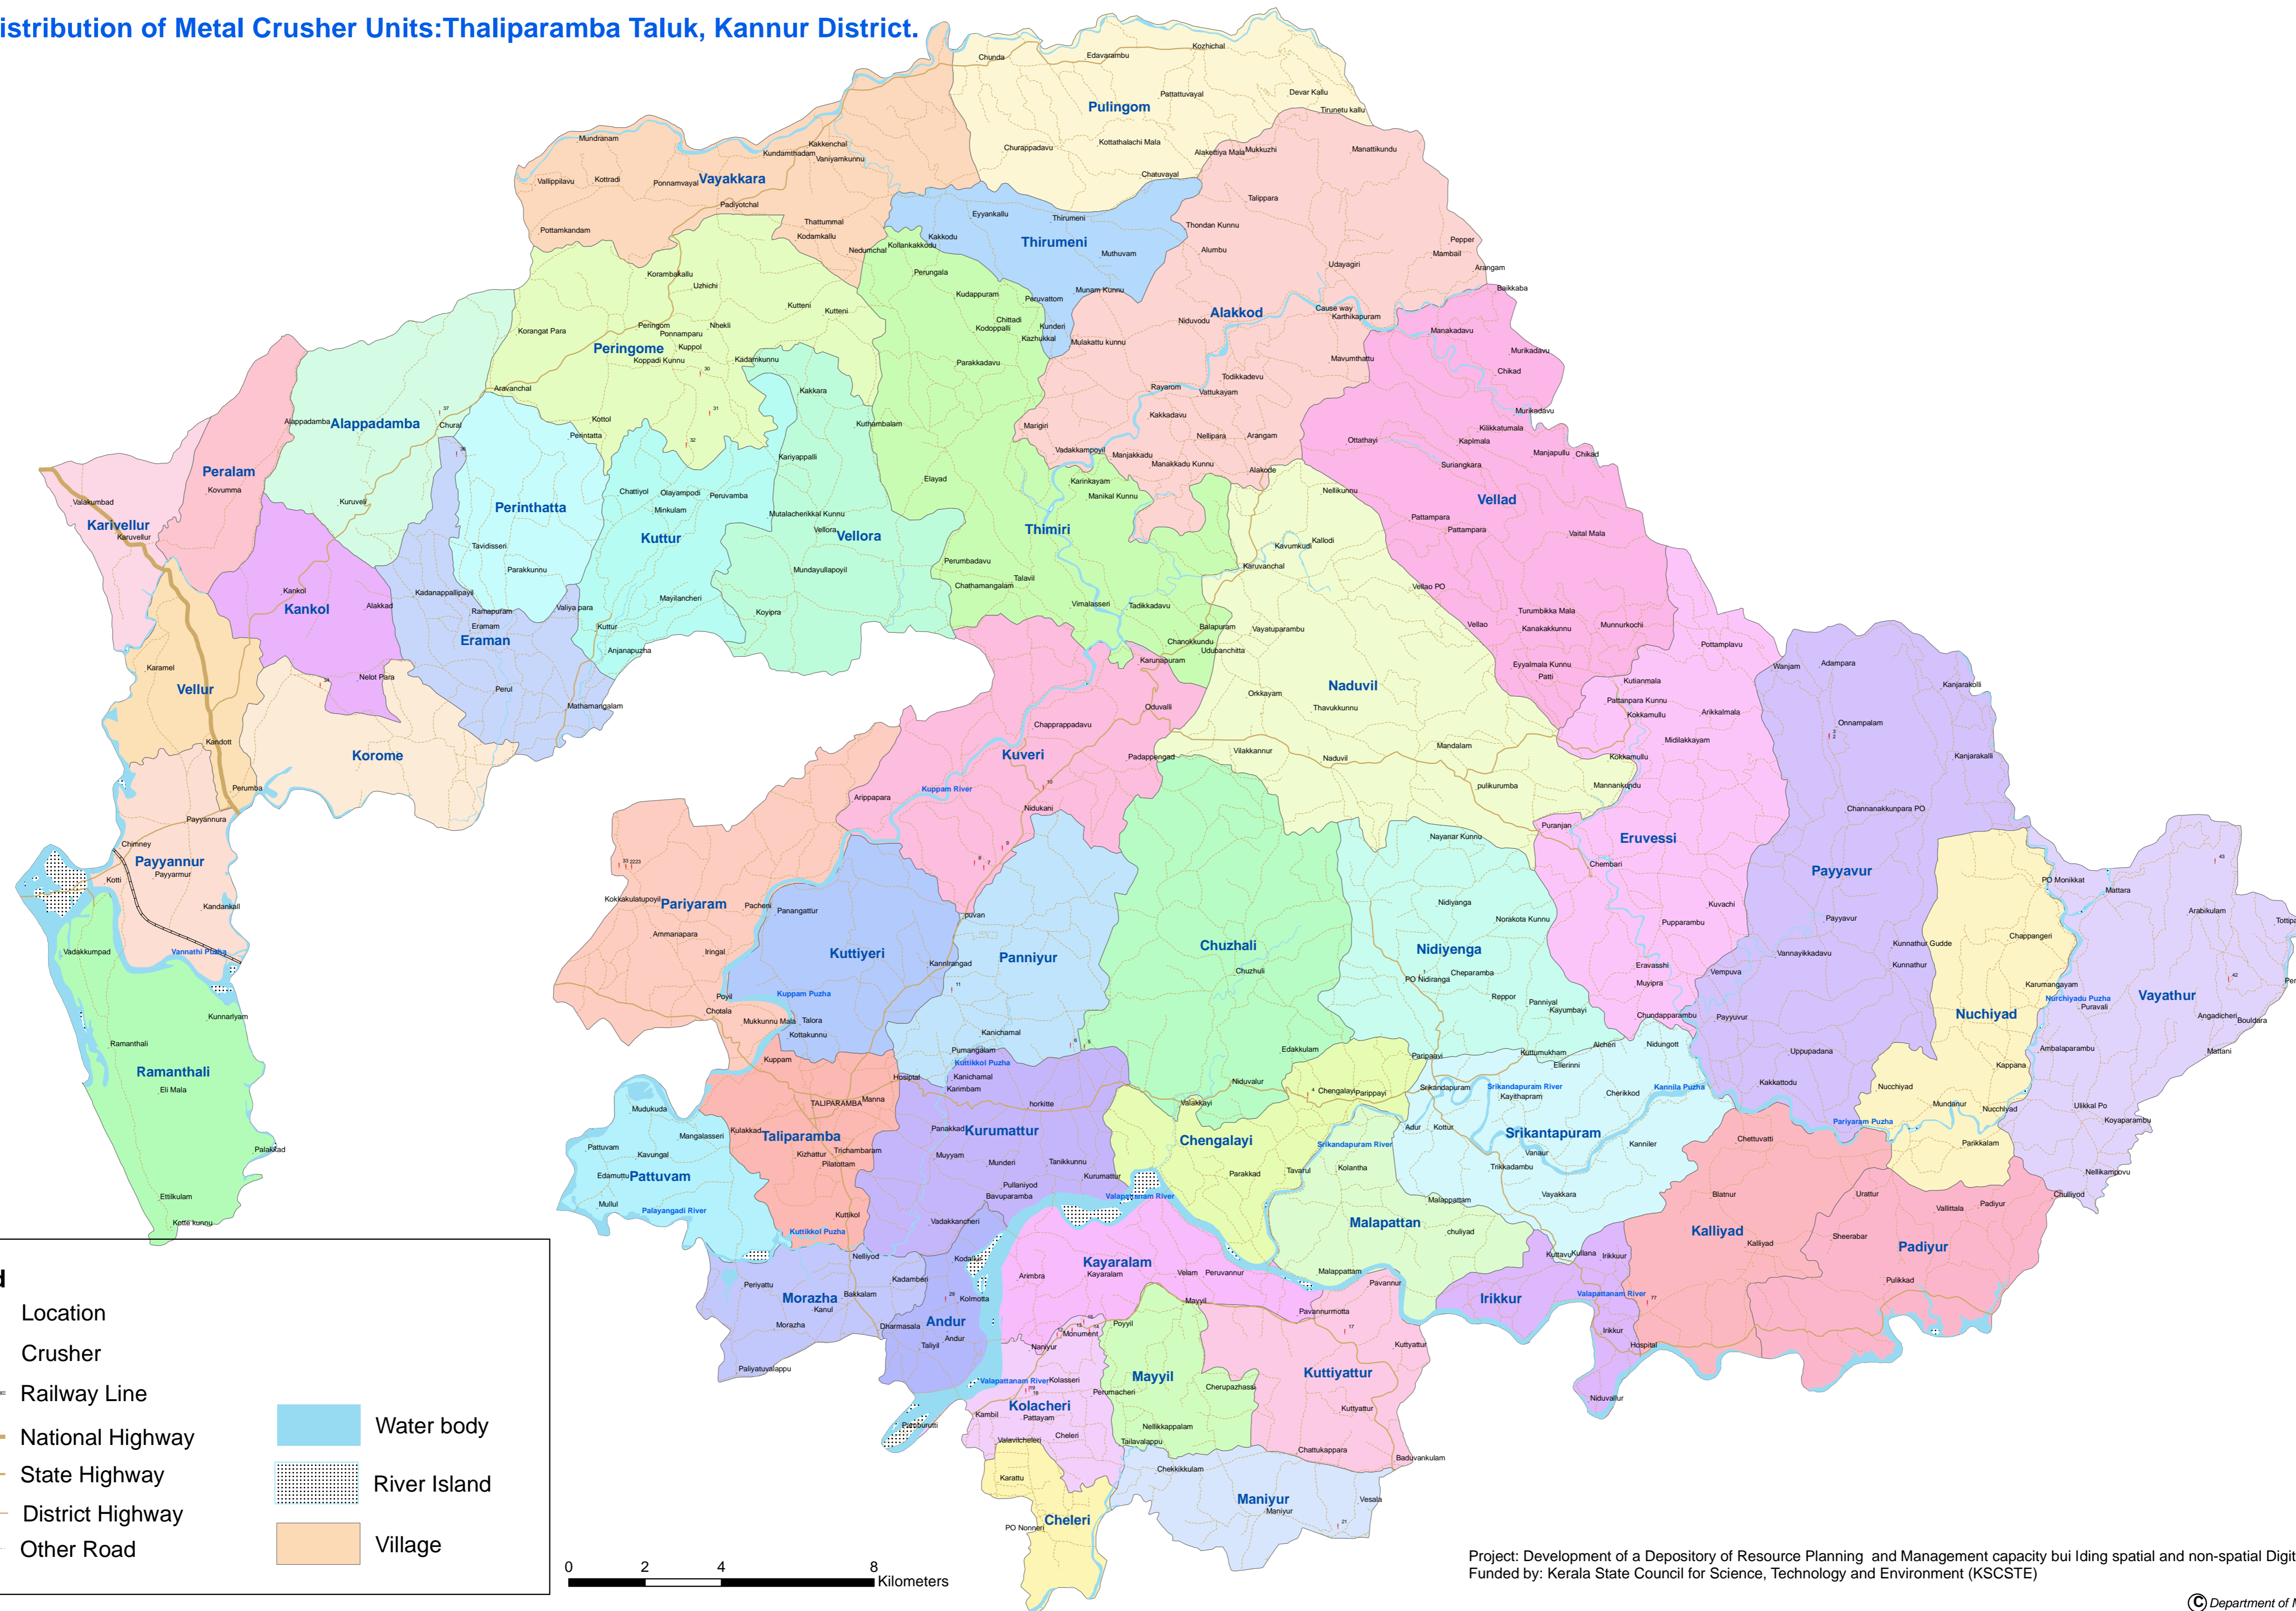

Spatial Distribution of Metal Crusher Units:Thaliparamba Taluk, Kannur District.

Legend

- Location
- Crusher
- Railway Line
- National Highway
- State Highway
- District Highway
- Other Road
- Water body
- River Island
- Village

0 2 4 8 Kilometers

Project: Development of a Depository of Resource Planning and Management capacity building spatial and non-spatial Digital Data (DRPMDD).
 Funded by: Kerala State Council for Science, Technology and Environment (KSCSTE)