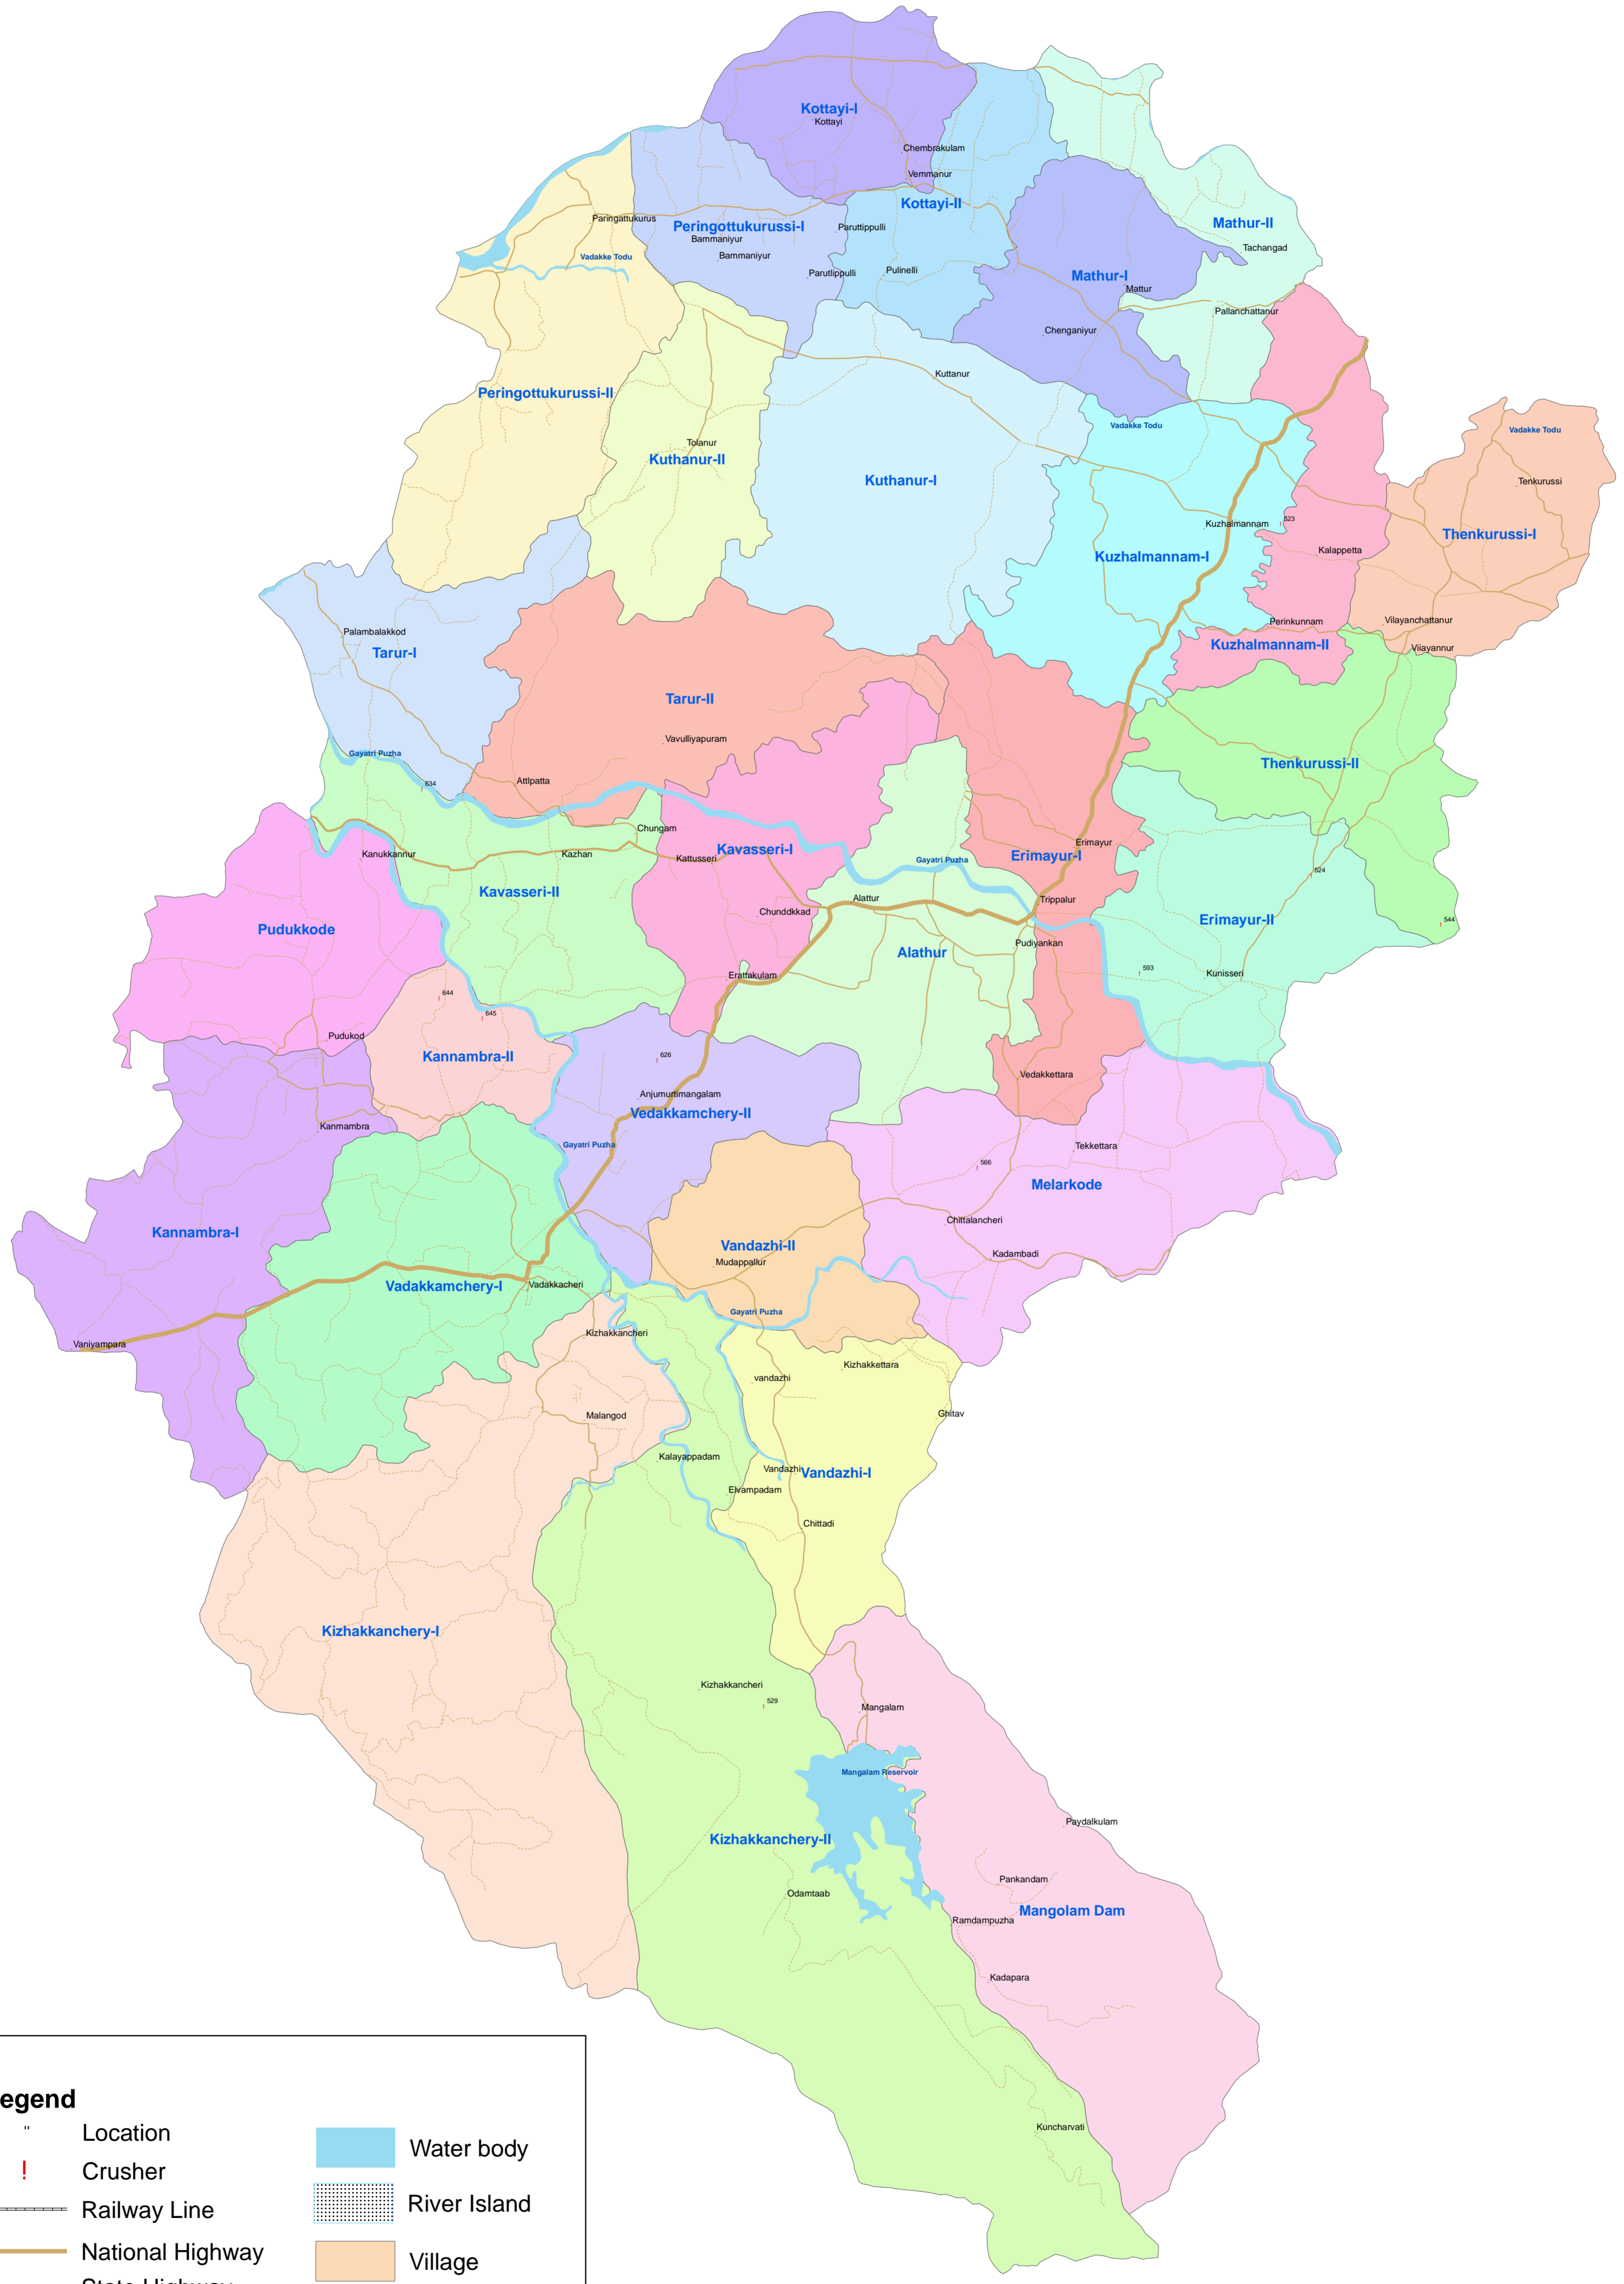

Spatial Distribution Metal Crusher Units: Alathur Taluk, Palakkad

Legend

"	Location		Water body
!	Crusher		River Island
	Railway Line		Village
	National Highway		
	State Highway		
	District Highway		
	Other Road		