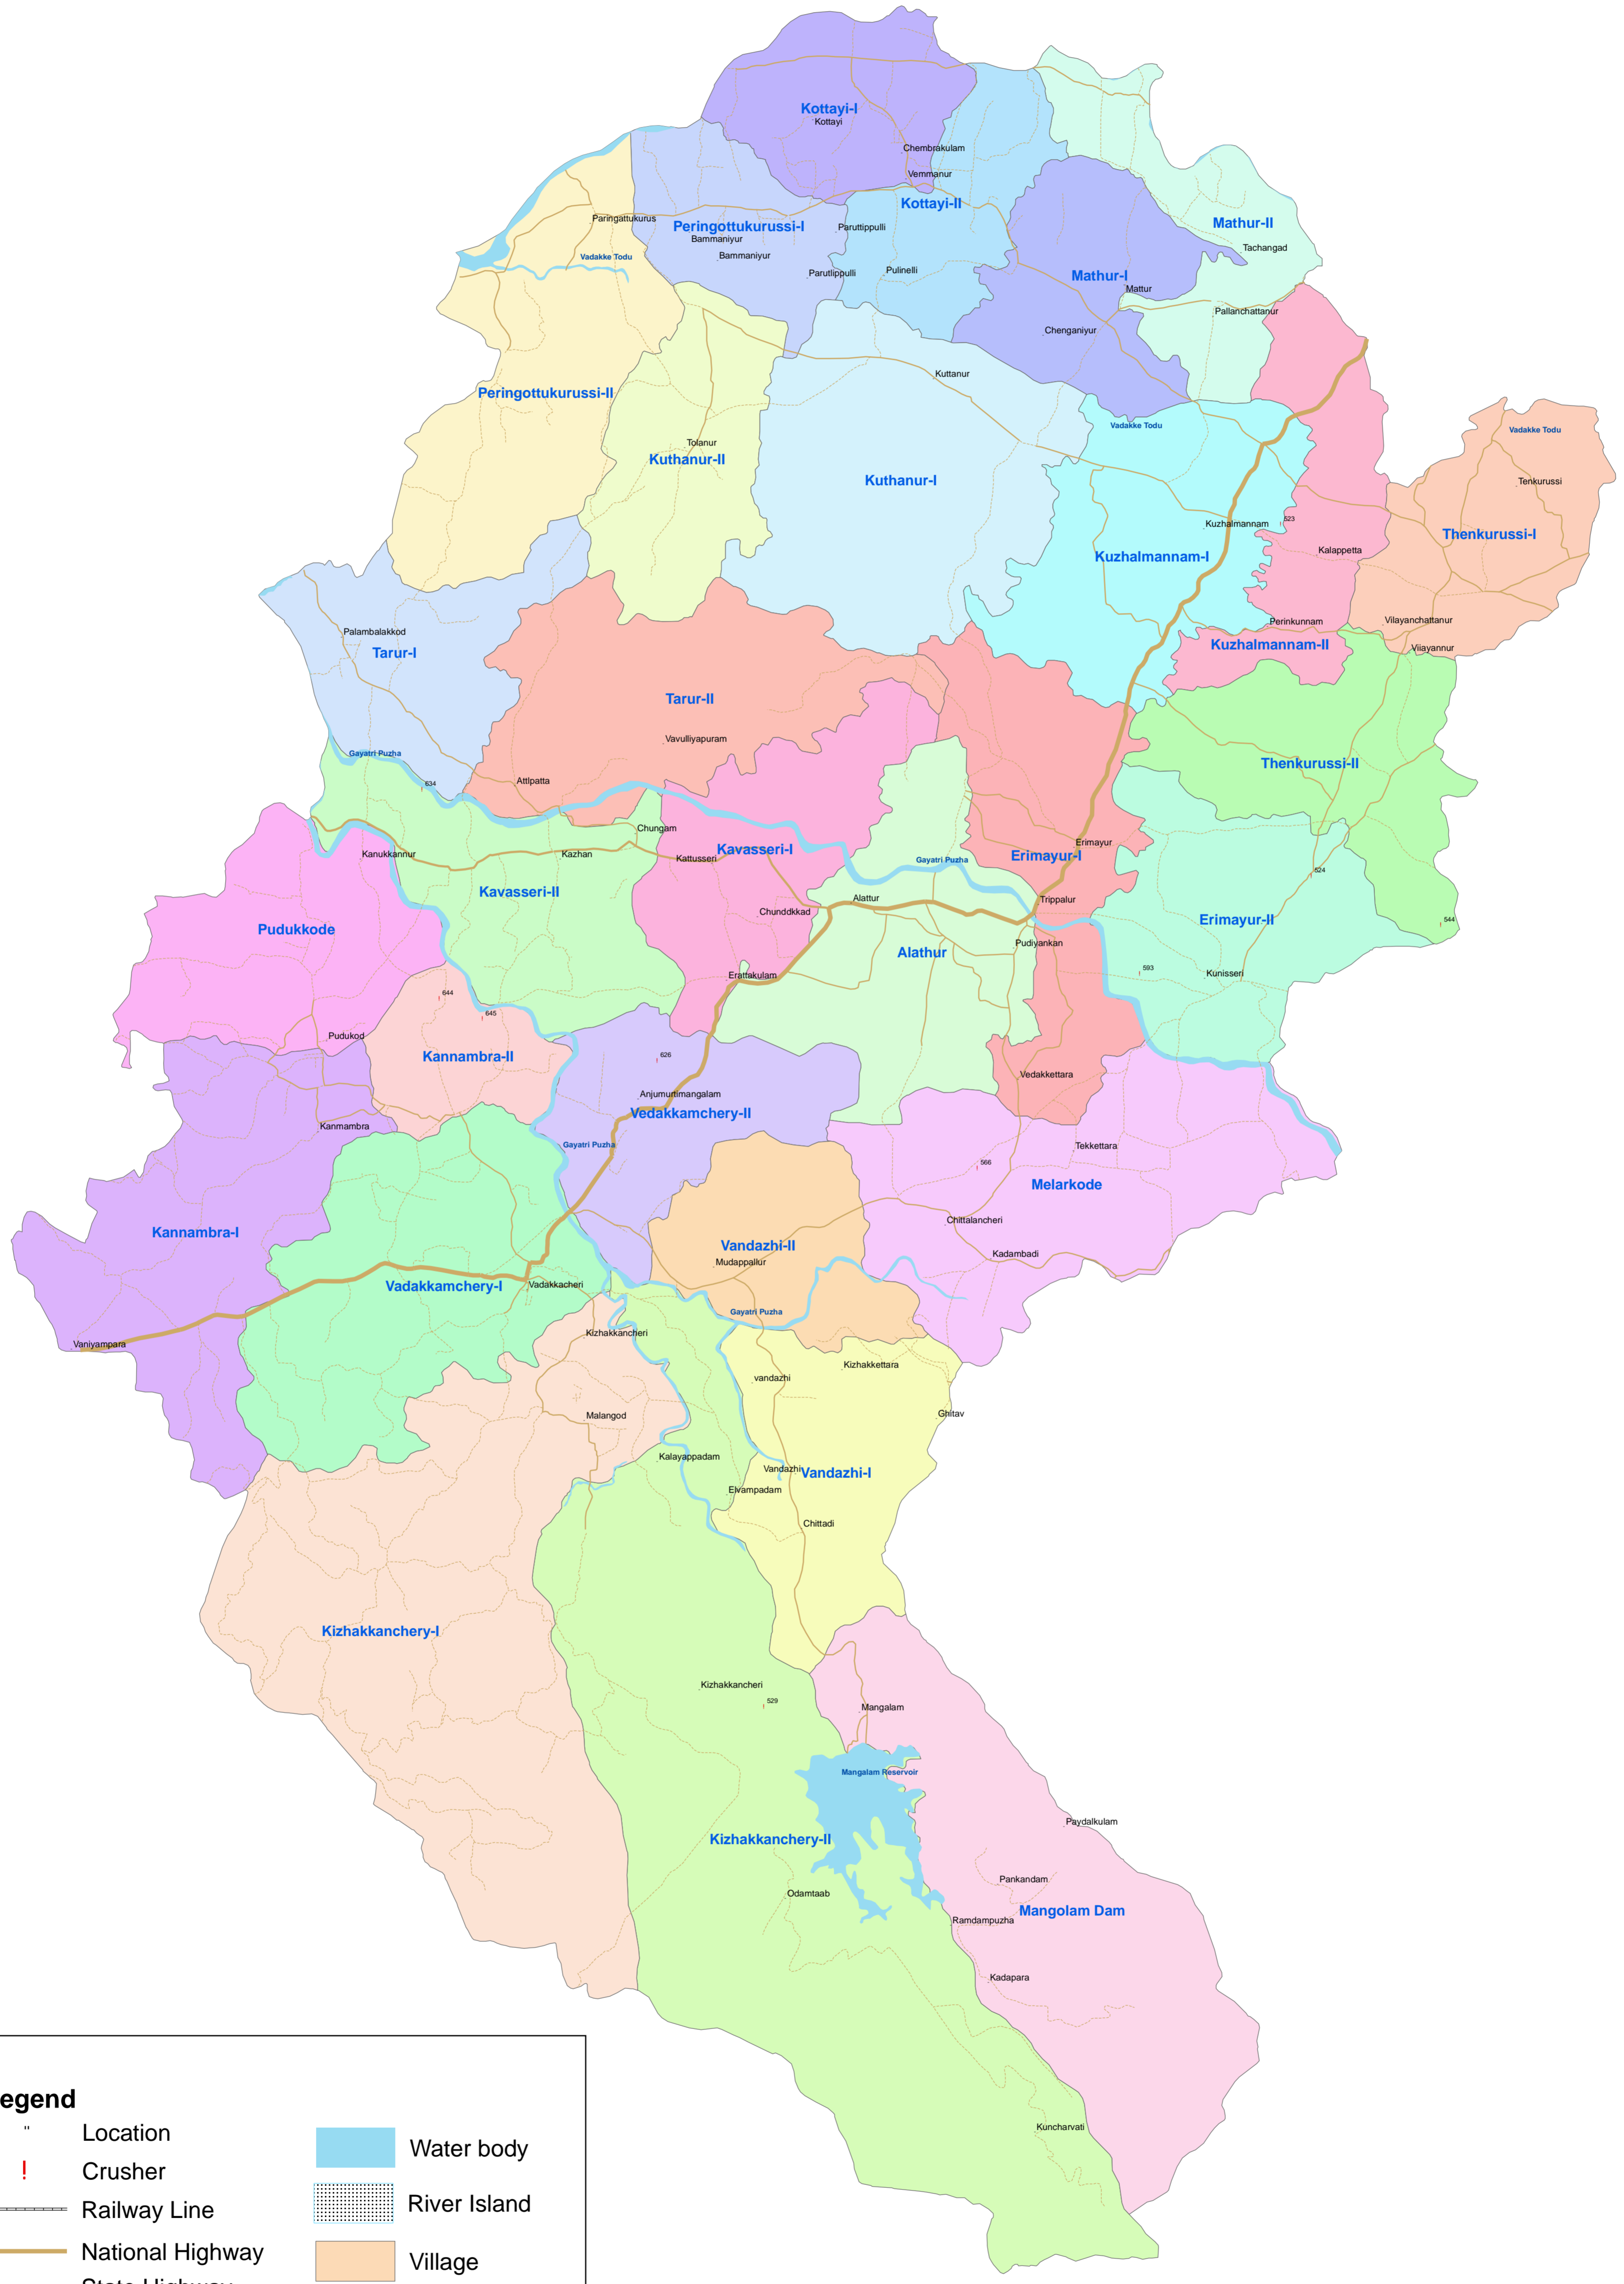

# Spatial Distribution Metal Crusher Units: Alathur Taluk, Palakkad

**Legend**

"	Location		Water body
!	Crusher		River Island
	Railway Line		Village
	National Highway		
	State Highway		
	District Highway		
	Other Road		