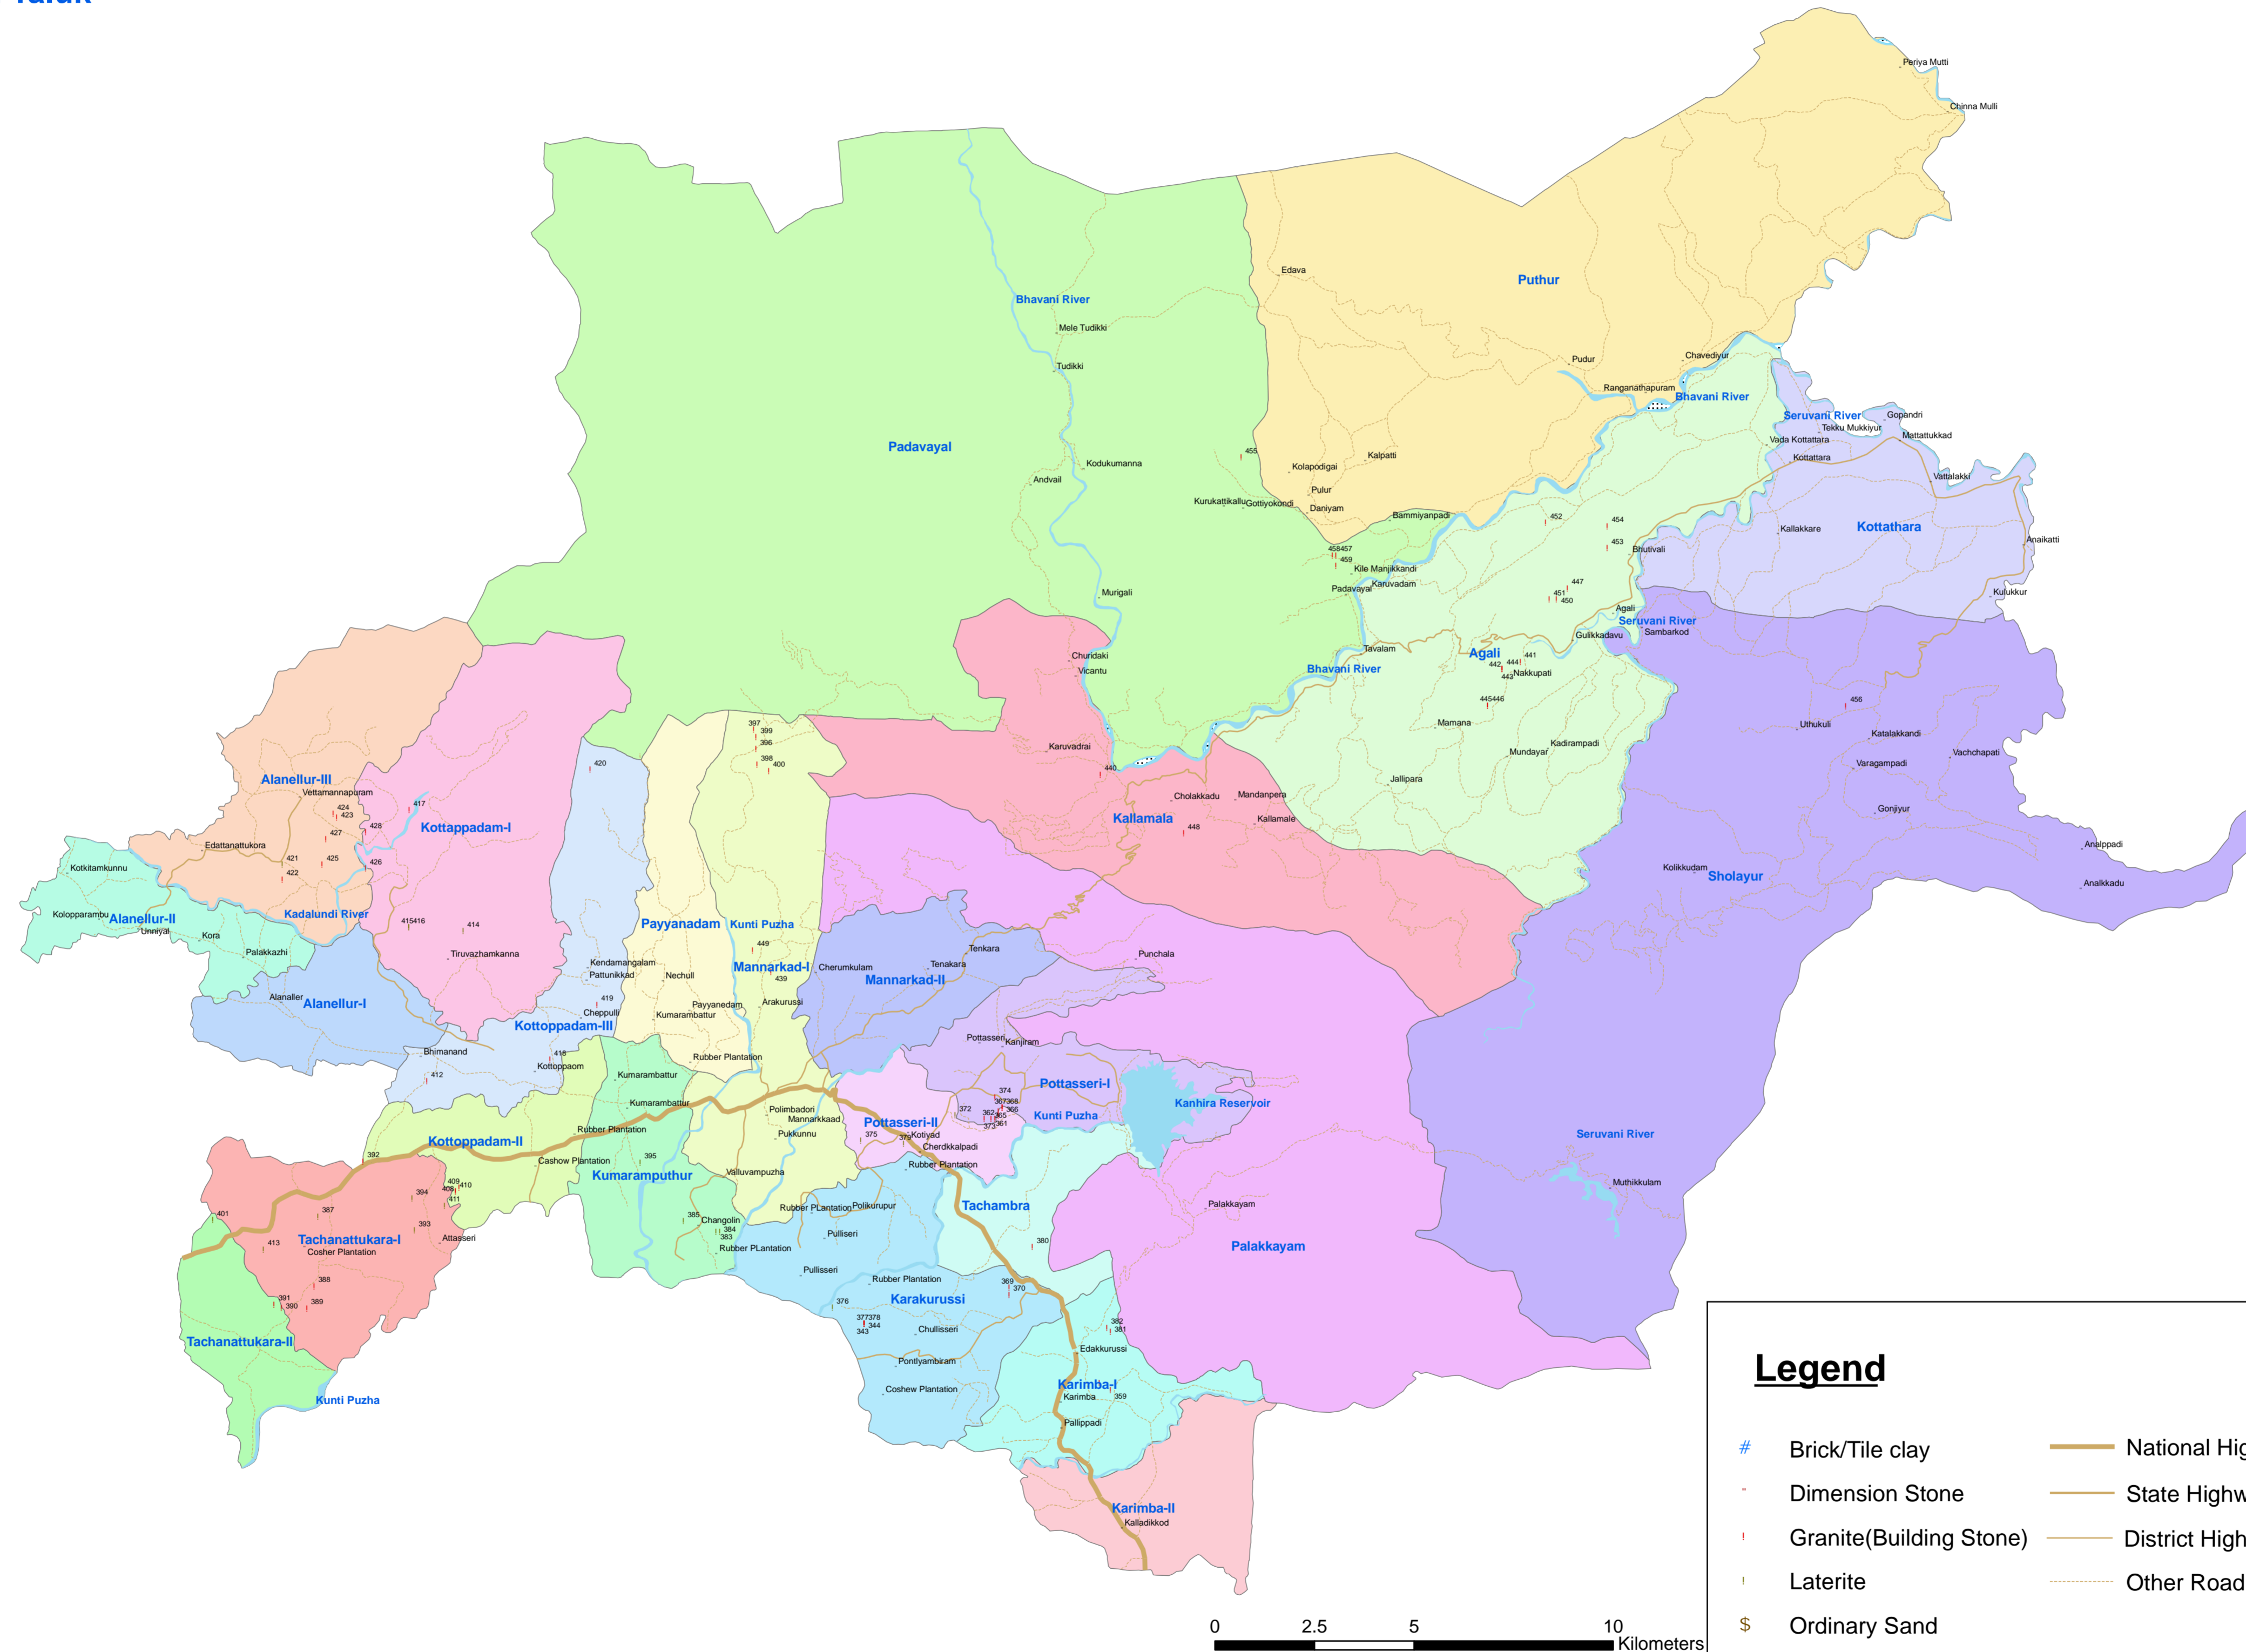

**Spatial Distribution of Minor Mineral Quarries:
Mannarkkad Taluk**

Legend

#	Brick/Tile clay		National Highway		Waterbody
-	Dimension Stone		State Highway		River Island
	Granite (Building Stone)		District Highway		
	Laterite		Other Road		
\$	Ordinary Sand				