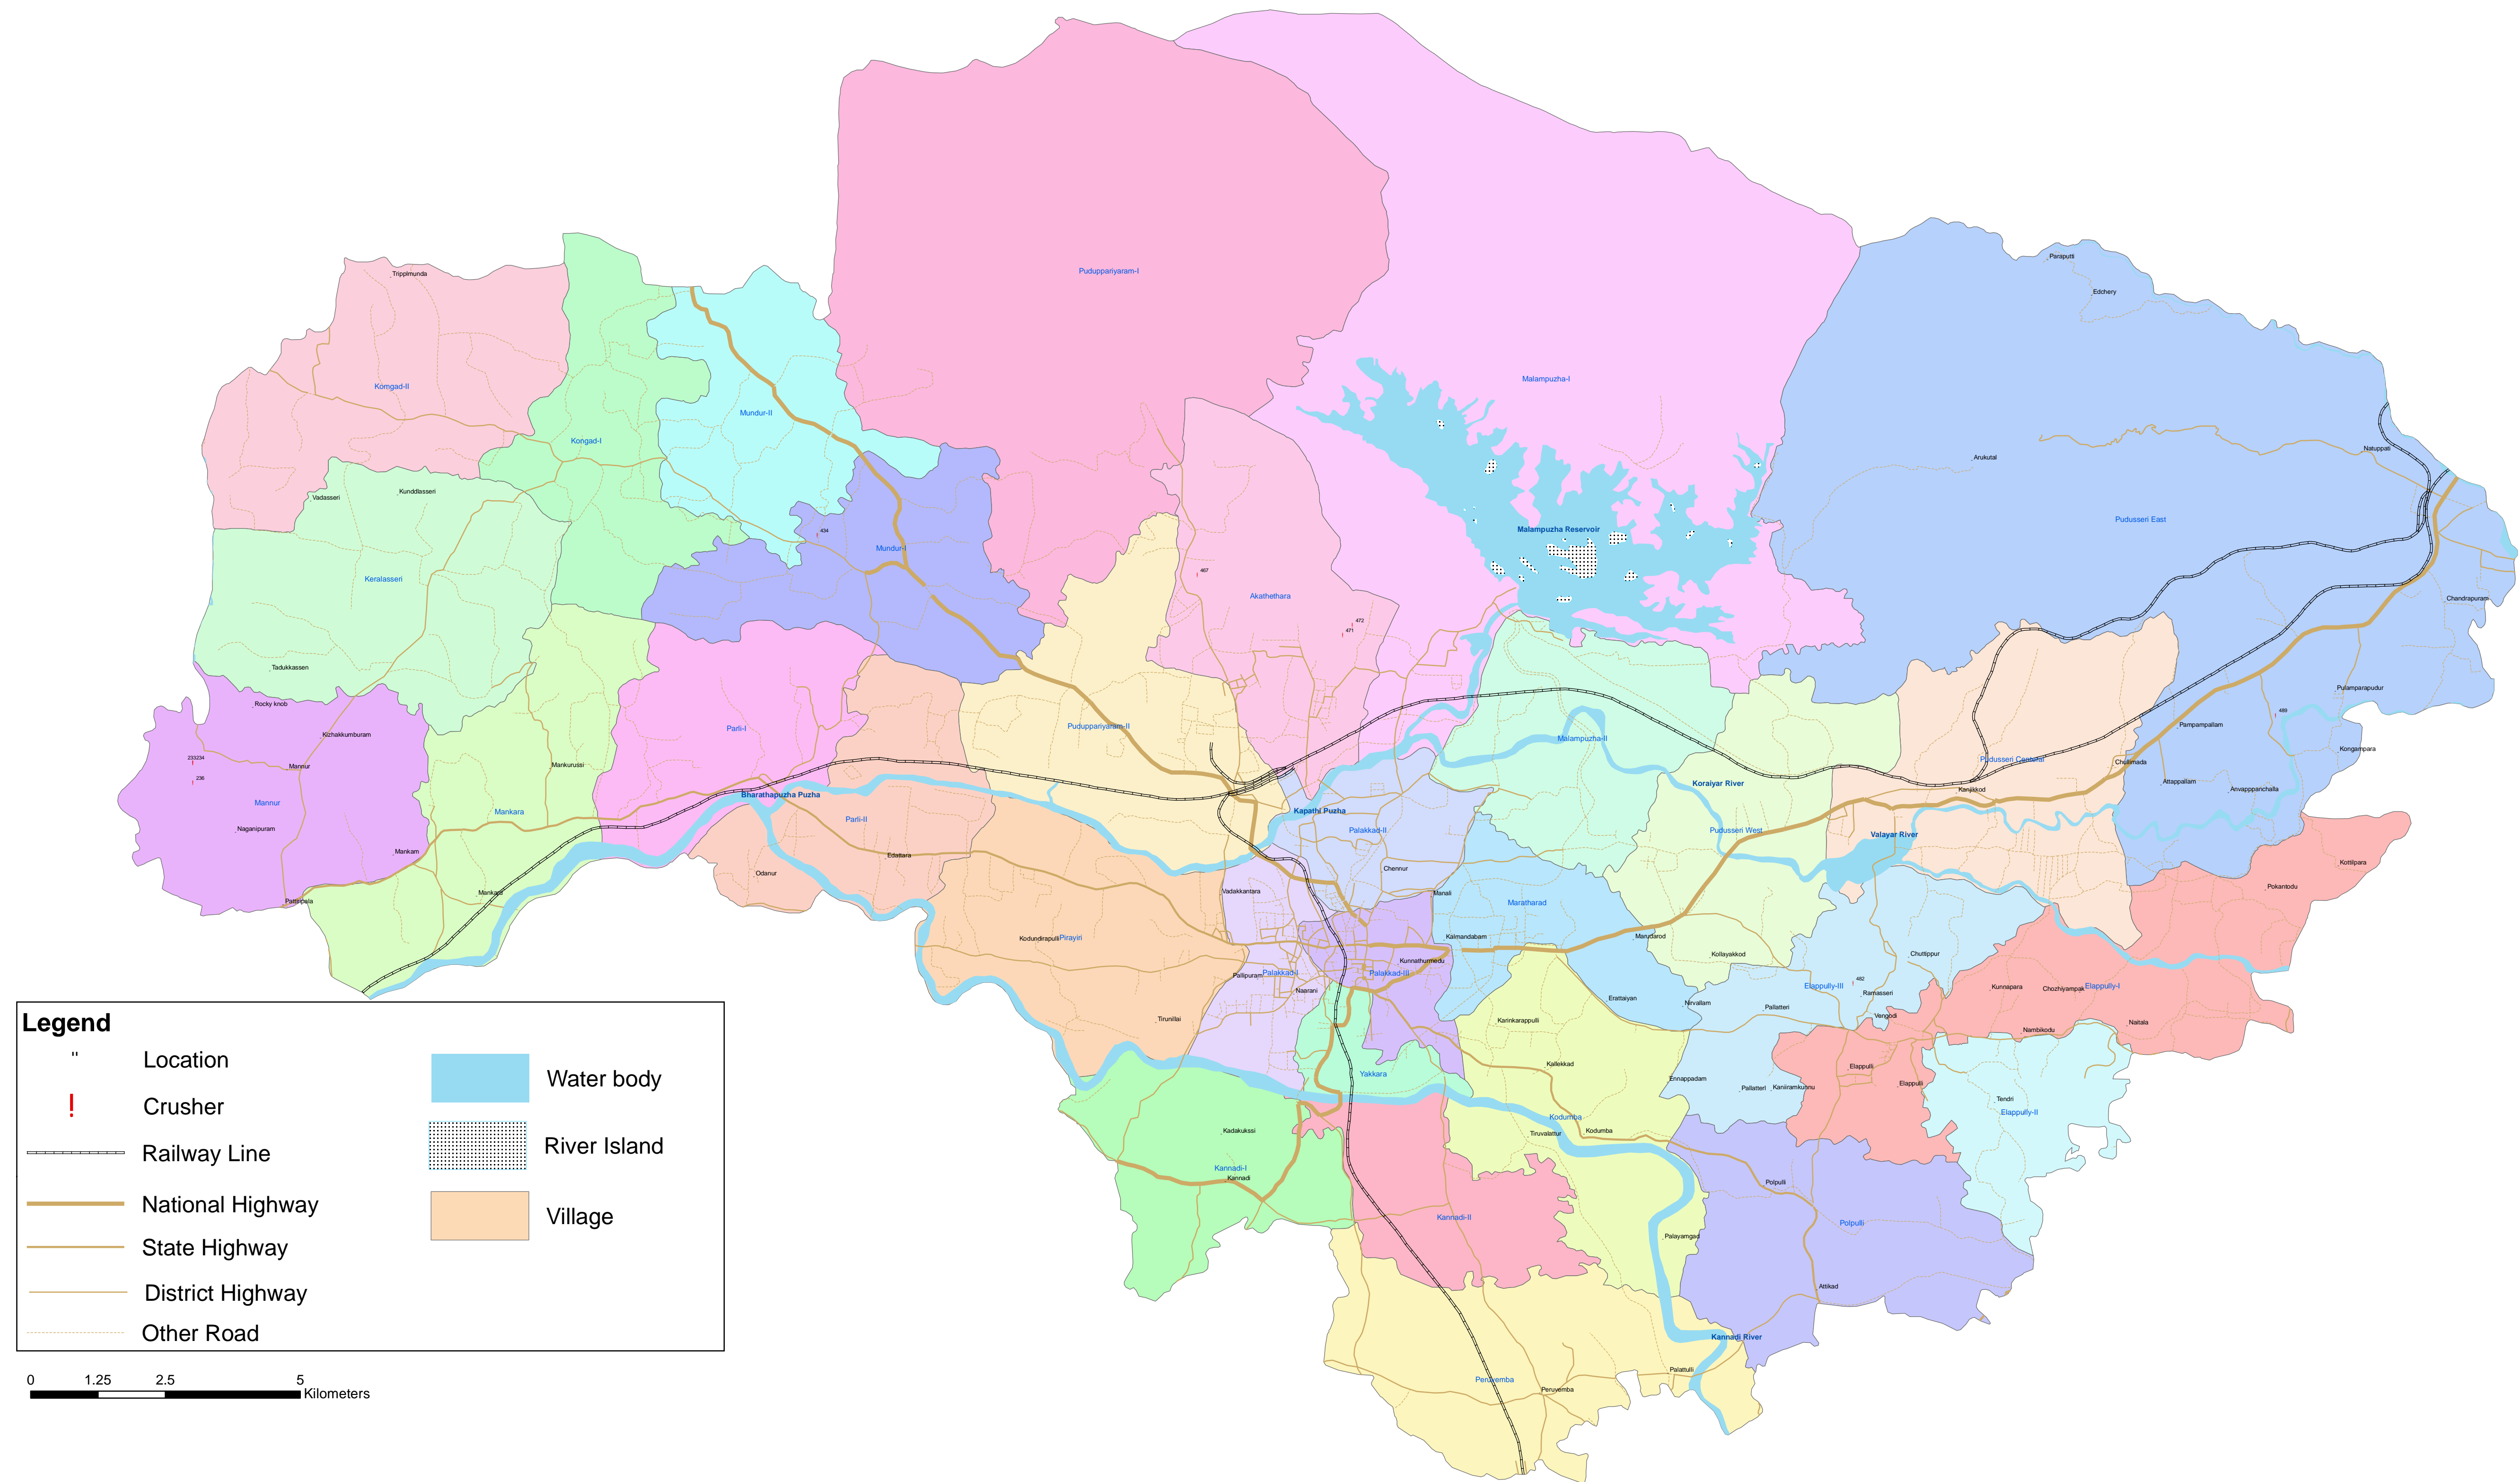

Spatial distribution of Metal Crusher Units: Palakkad Taluk, Palakkad District.

Legend

"	Location		Water body
!	Crusher		River Island
	Railway Line		Village
	National Highway		
	State Highway		
	District Highway		
	Other Road		

Project: Development of a Depository of Resource Planning and Management capacity building spatial and non-spatial Digital Data (DDRPMD).
 Funded by: Kerala State Council for Science, Technology and Environment (KSCSTE)