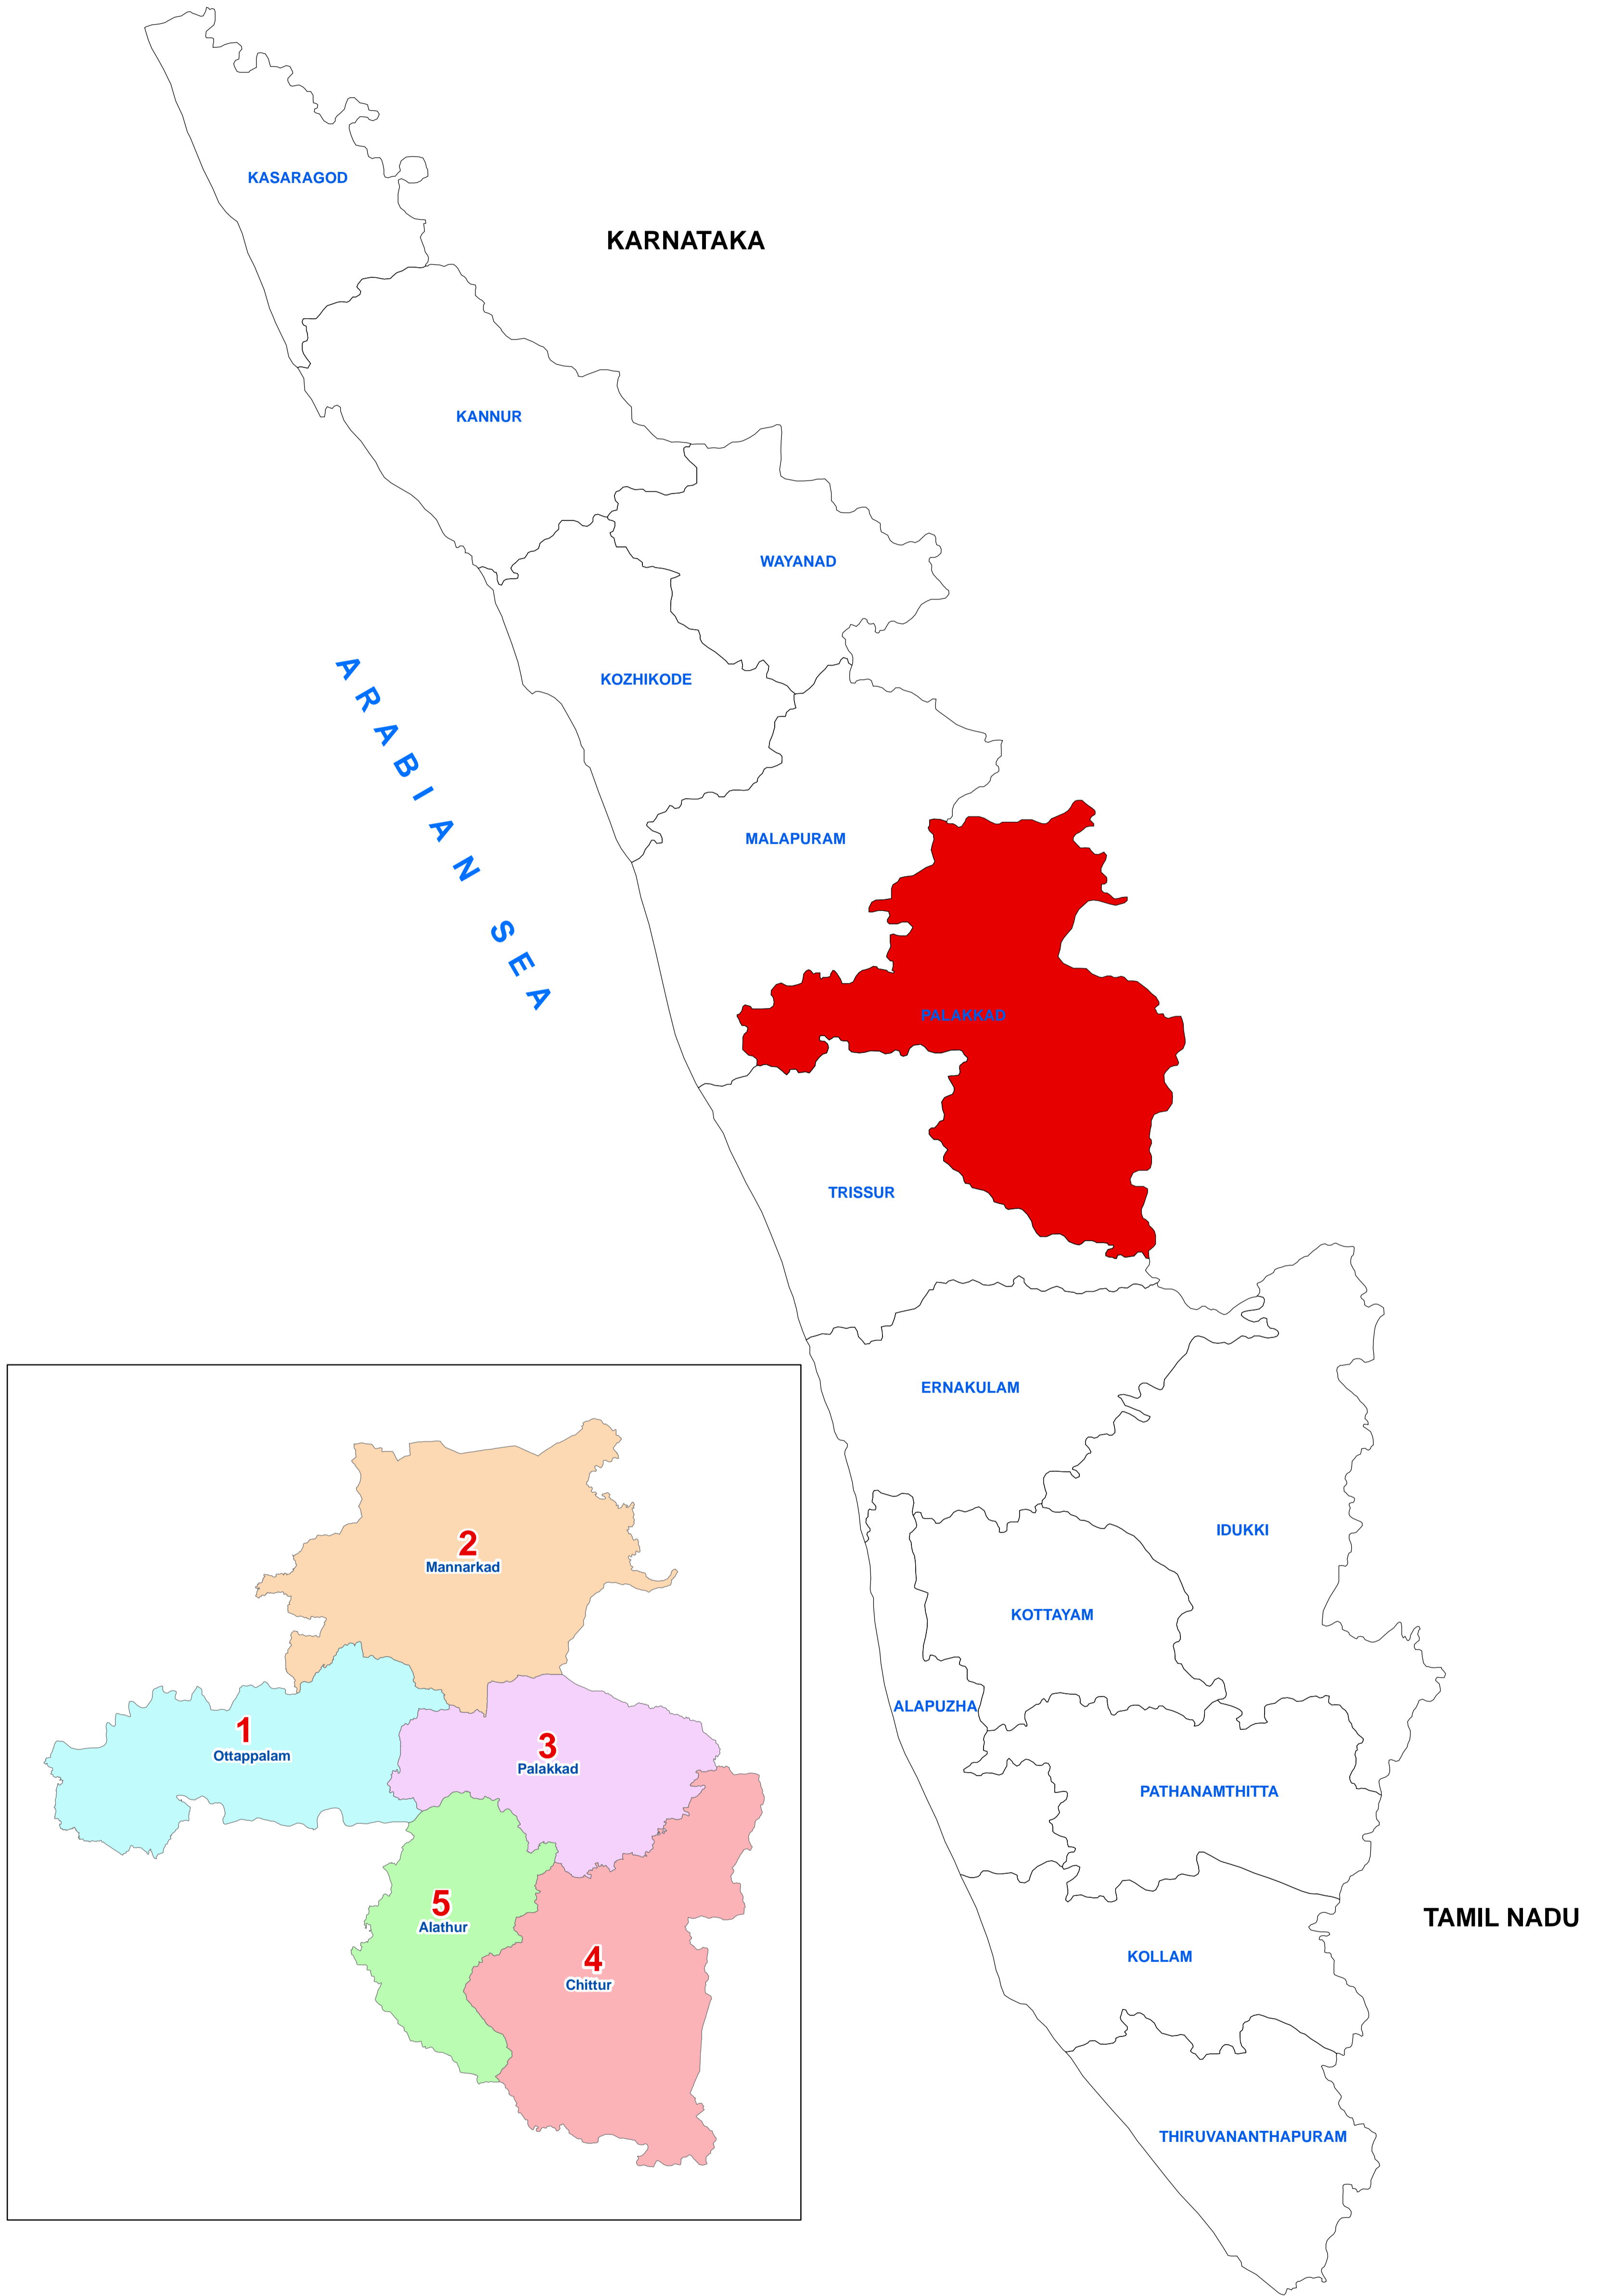

Location: Palakkad District.

Project: Development of a Depository of Resource Planning and Management capacity building spatial and non-spatial Digital Data (DDRPMDD).
Funded by: Kerala State Council for Science, Technology and Environment (KSCSTE)

© Department of Mining and Geology 2010.