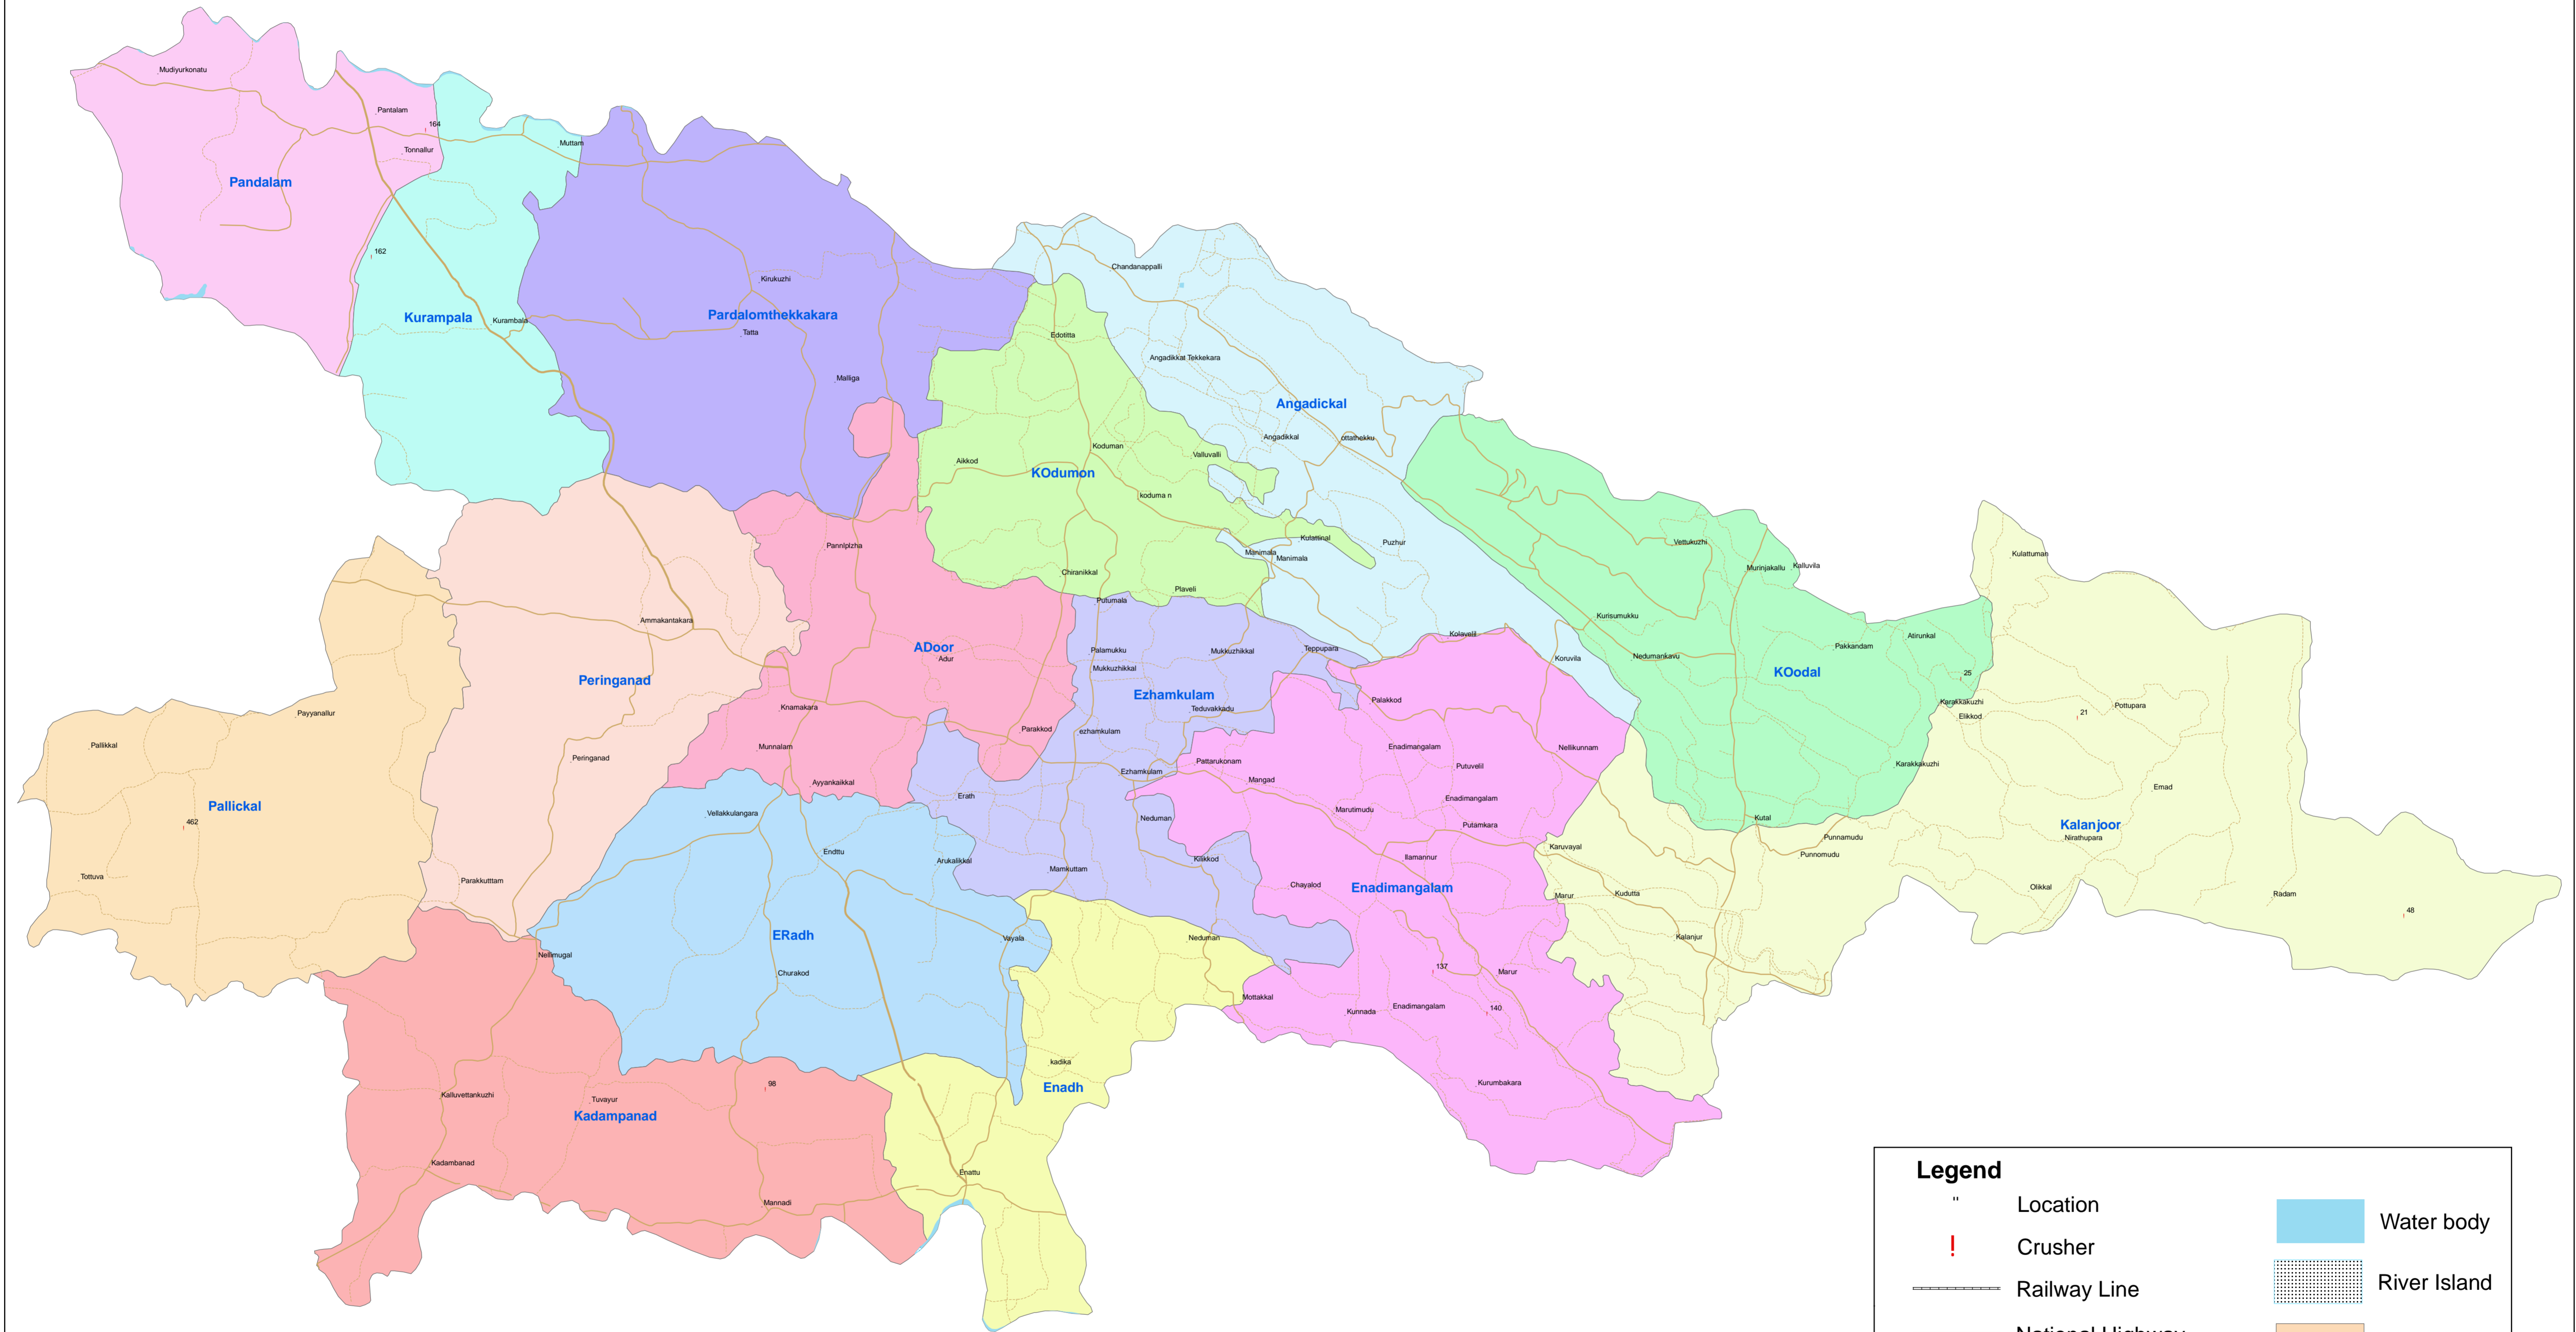

Spatial distribution of Metal Crusher Units: Adoor Taluk, Pathanamthitta District.

Legend

"	Location		Water body
!	Crusher		River Island
	Railway Line		Village
	National Highway		
	State Highway		
	District Highway		
	Other Road		

0 1 2 4 Kilometers