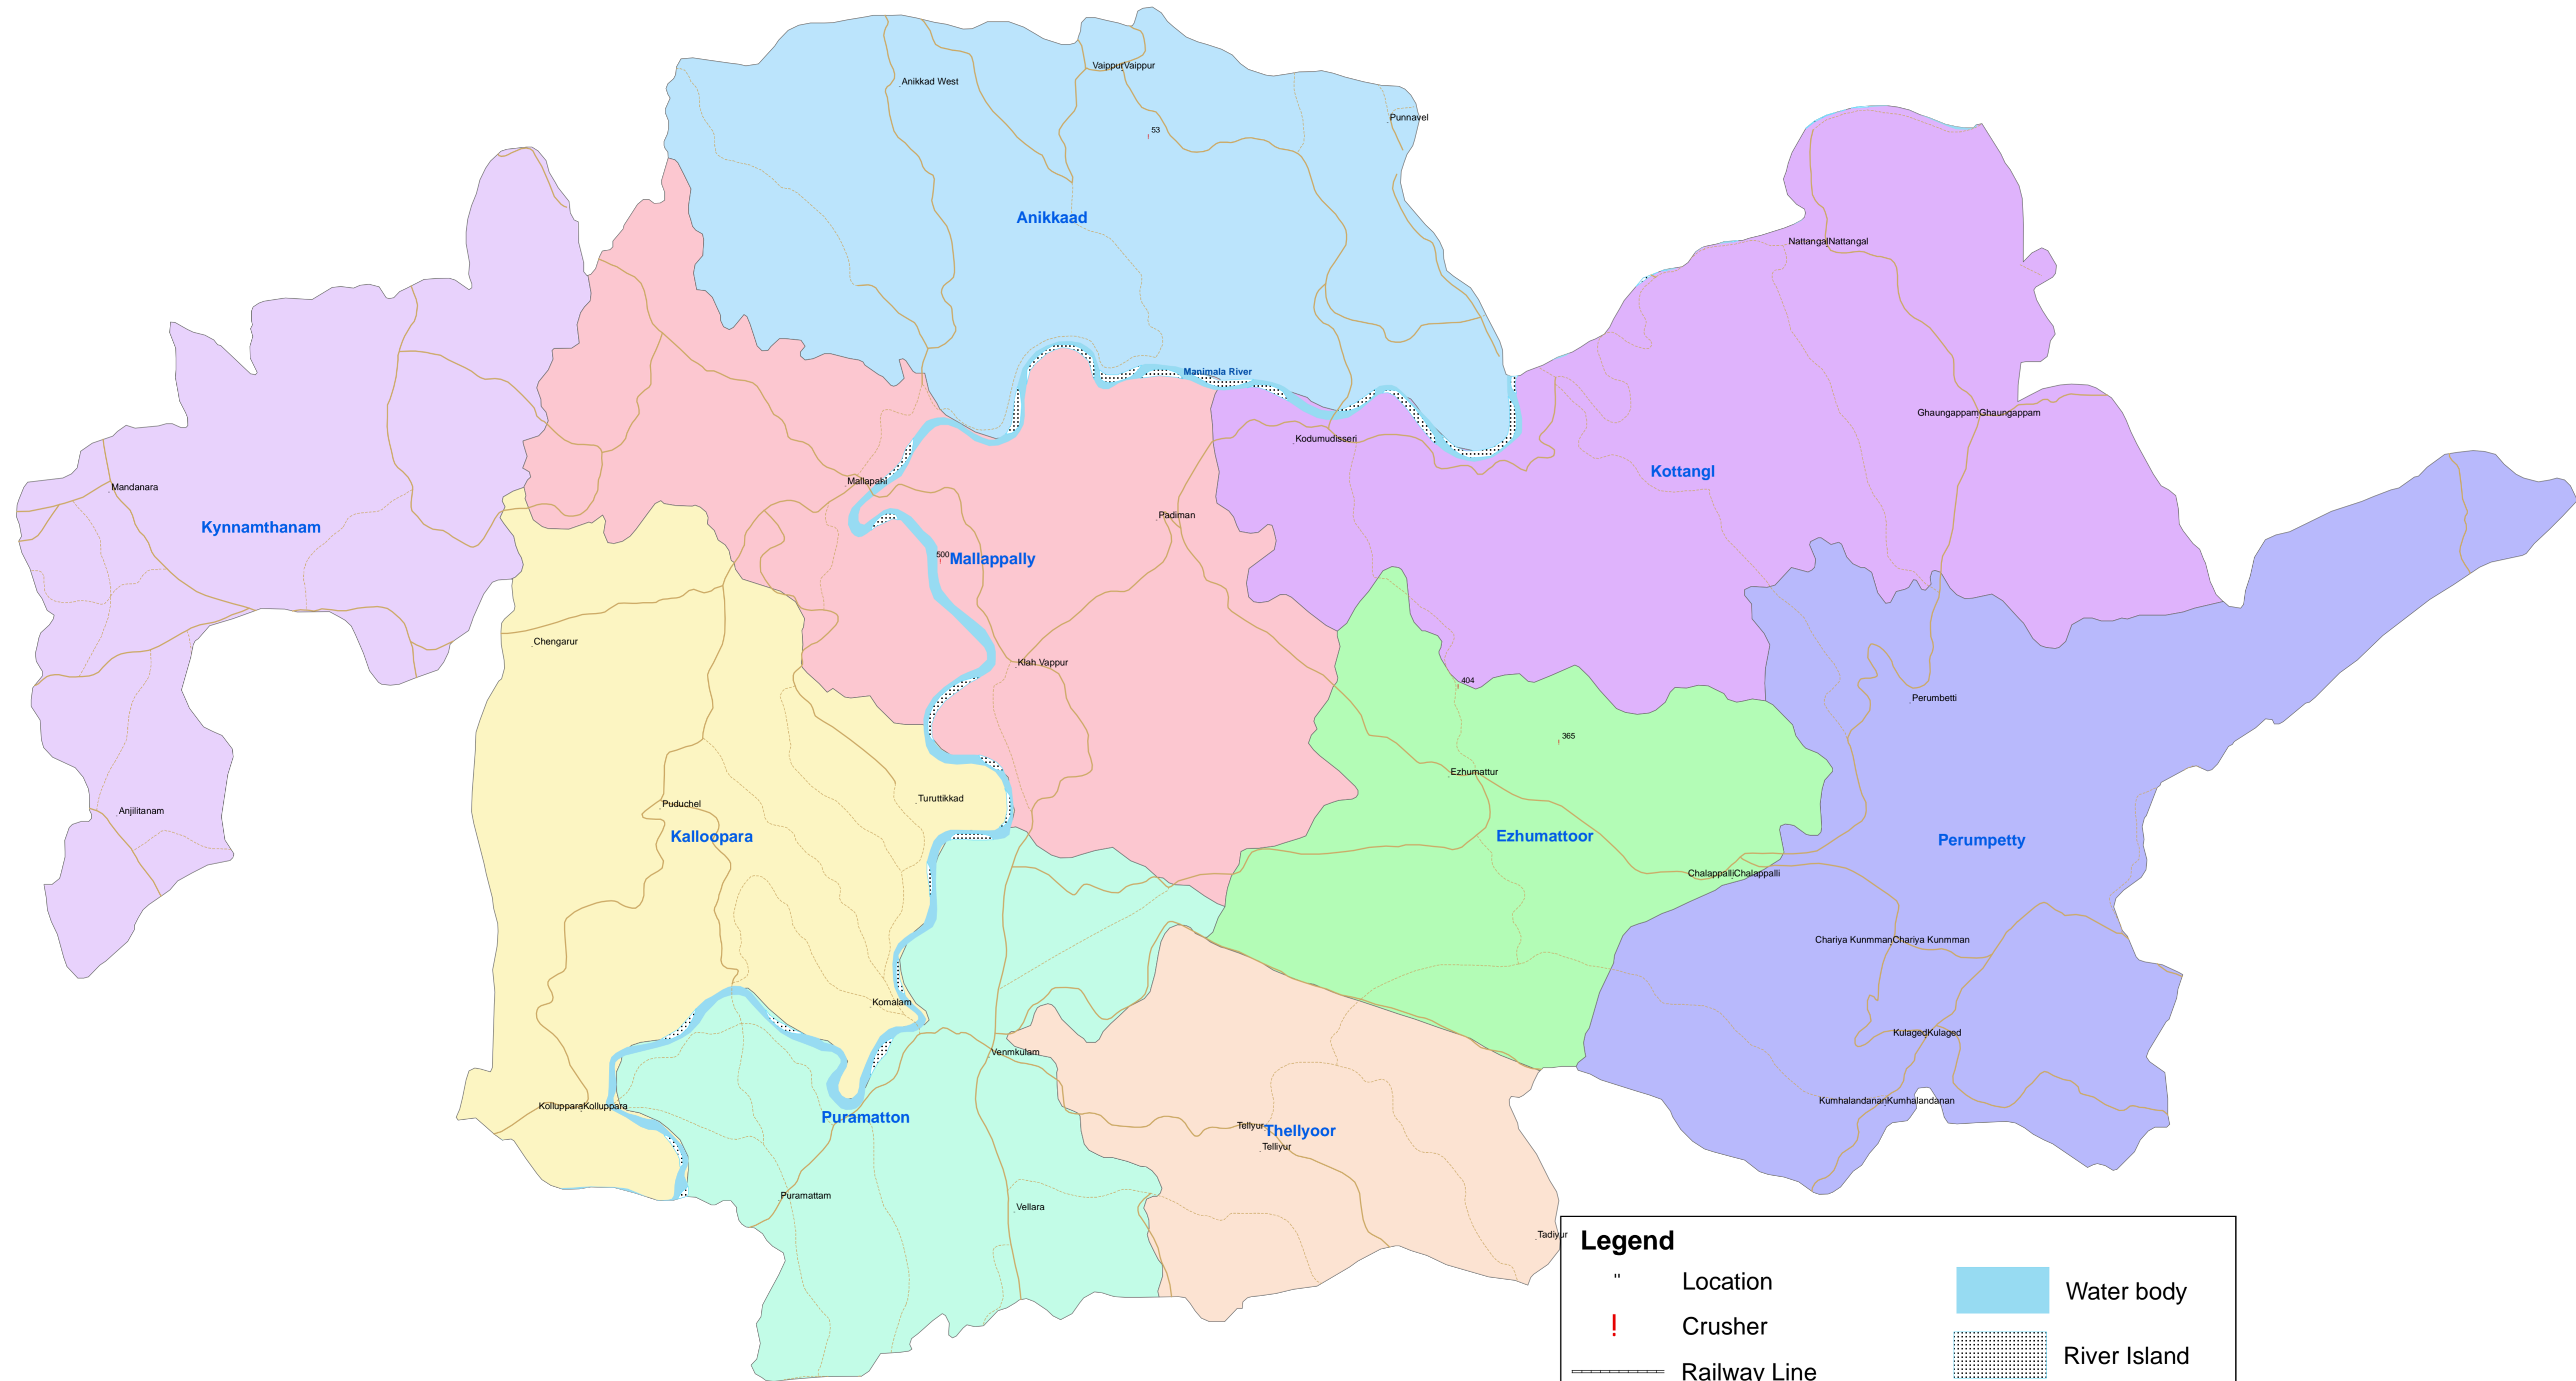

Spatial distribution of Metal Crusher Units: Mallappally Taluk, Pathanamthitta District.

Legend

"	Location		Water body
!	Crusher		River Island
	Railway Line		Village
	National Highway		
	State Highway		
	District Highway		
	Other Road		