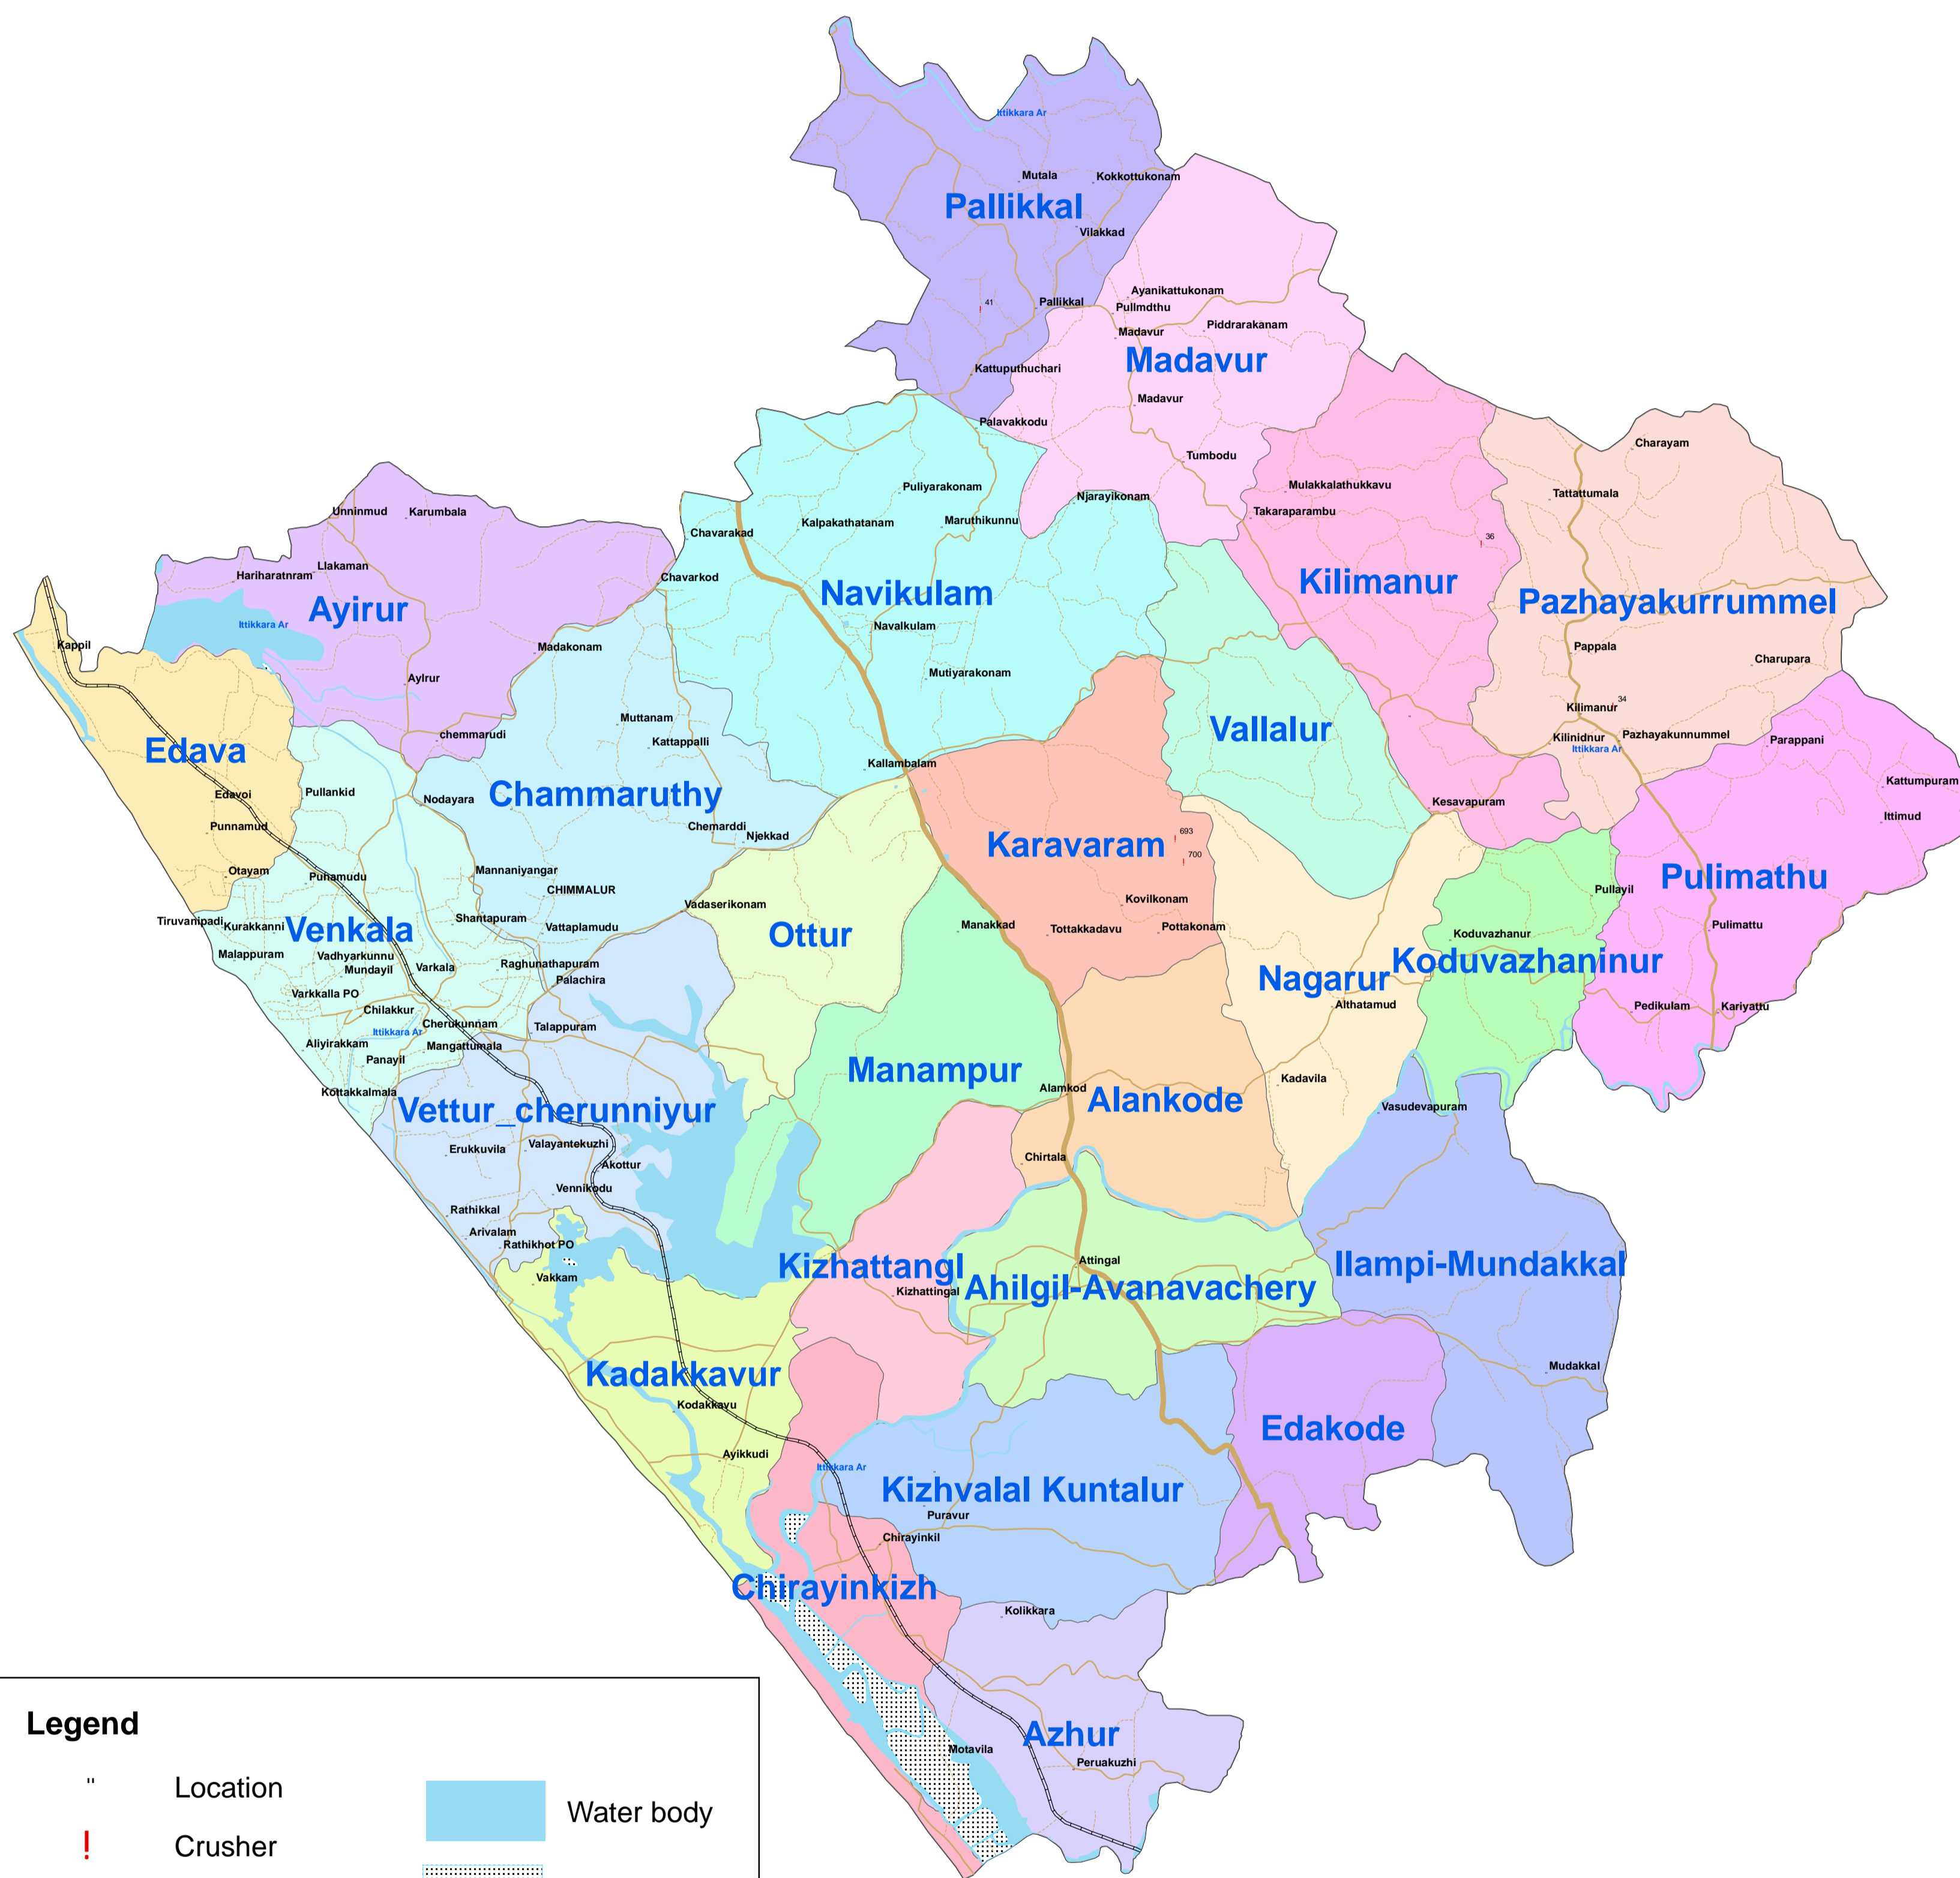

Spatial distribution of Metal Crusher Units:Chirayinkeezhu Taluk, Thiruvananthapuram District.

**Legend**

''	Location		Water body
!	Crusher		River Island
—	Railway Line		Village
—	National Highway		
—	State Highway		
—	District Highway		
—	Other Road		