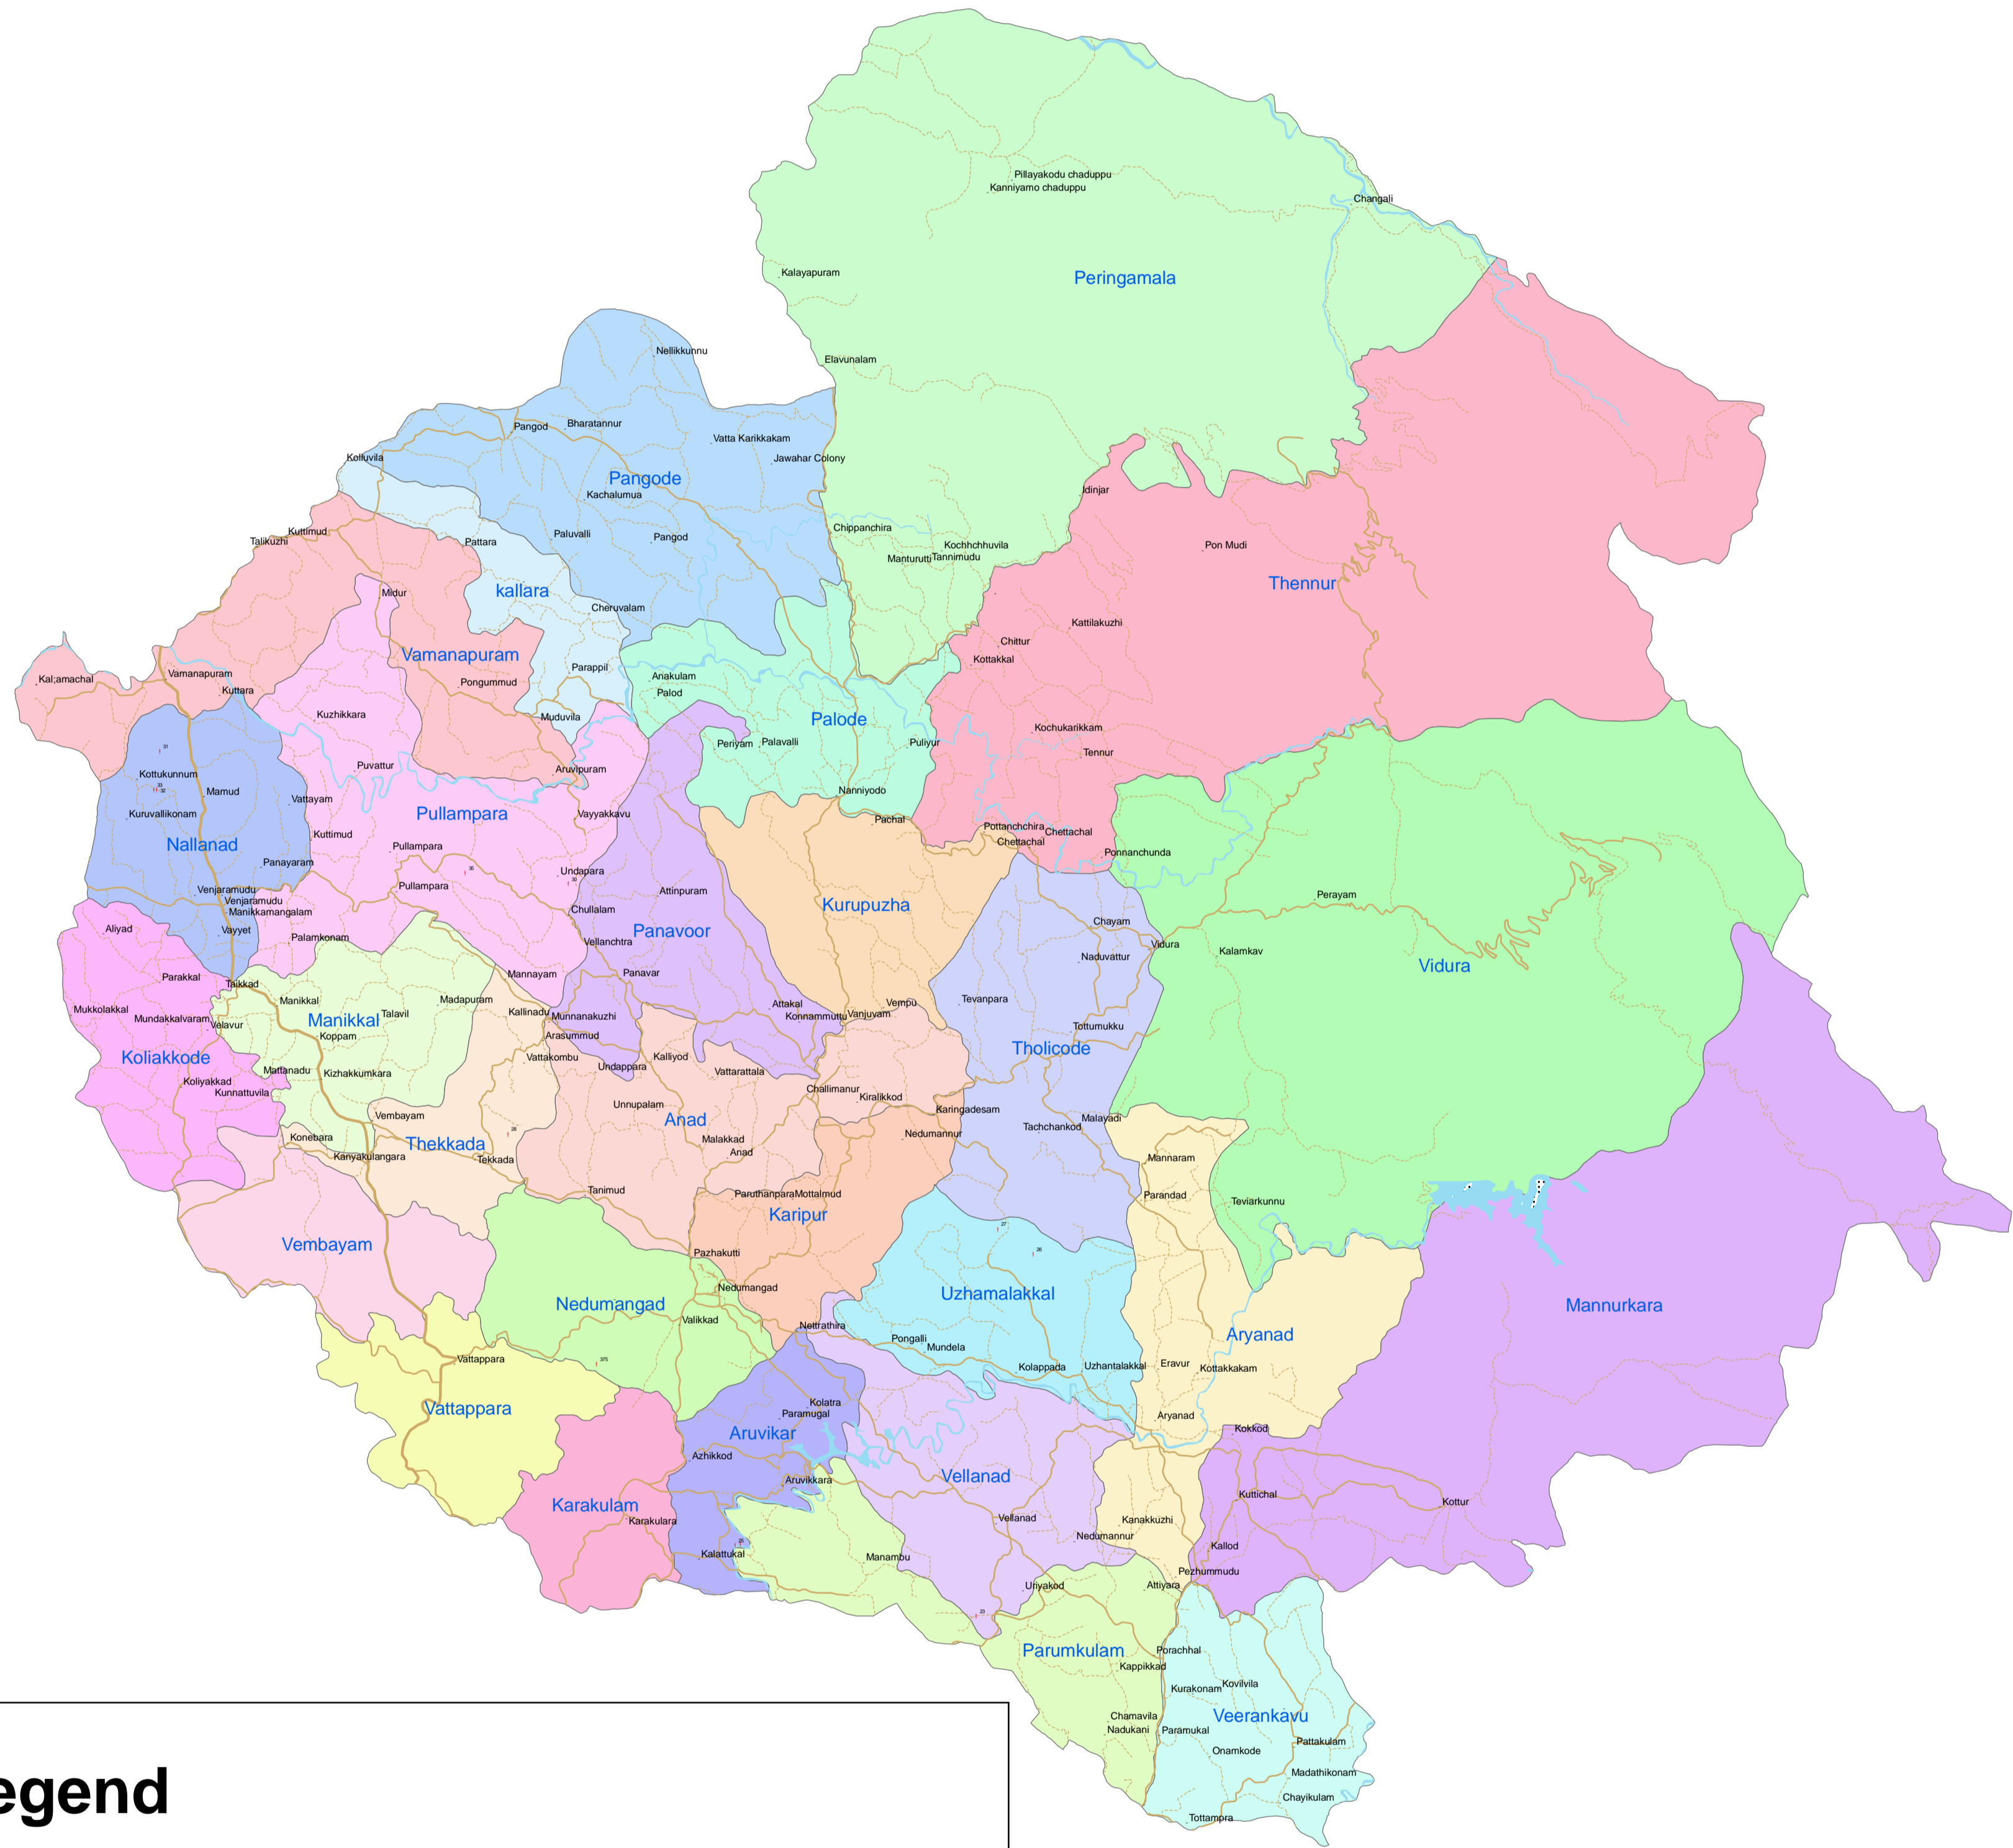

Spatial distribution of Metal Crusher Units: Nedumangad Taluk, Thiruvananthapuram District.

Legend

- Location
- State Highway
- District Highway
- Other Road
- Water body
- River Island
- Village

0 2.5 5 10 Kilometers