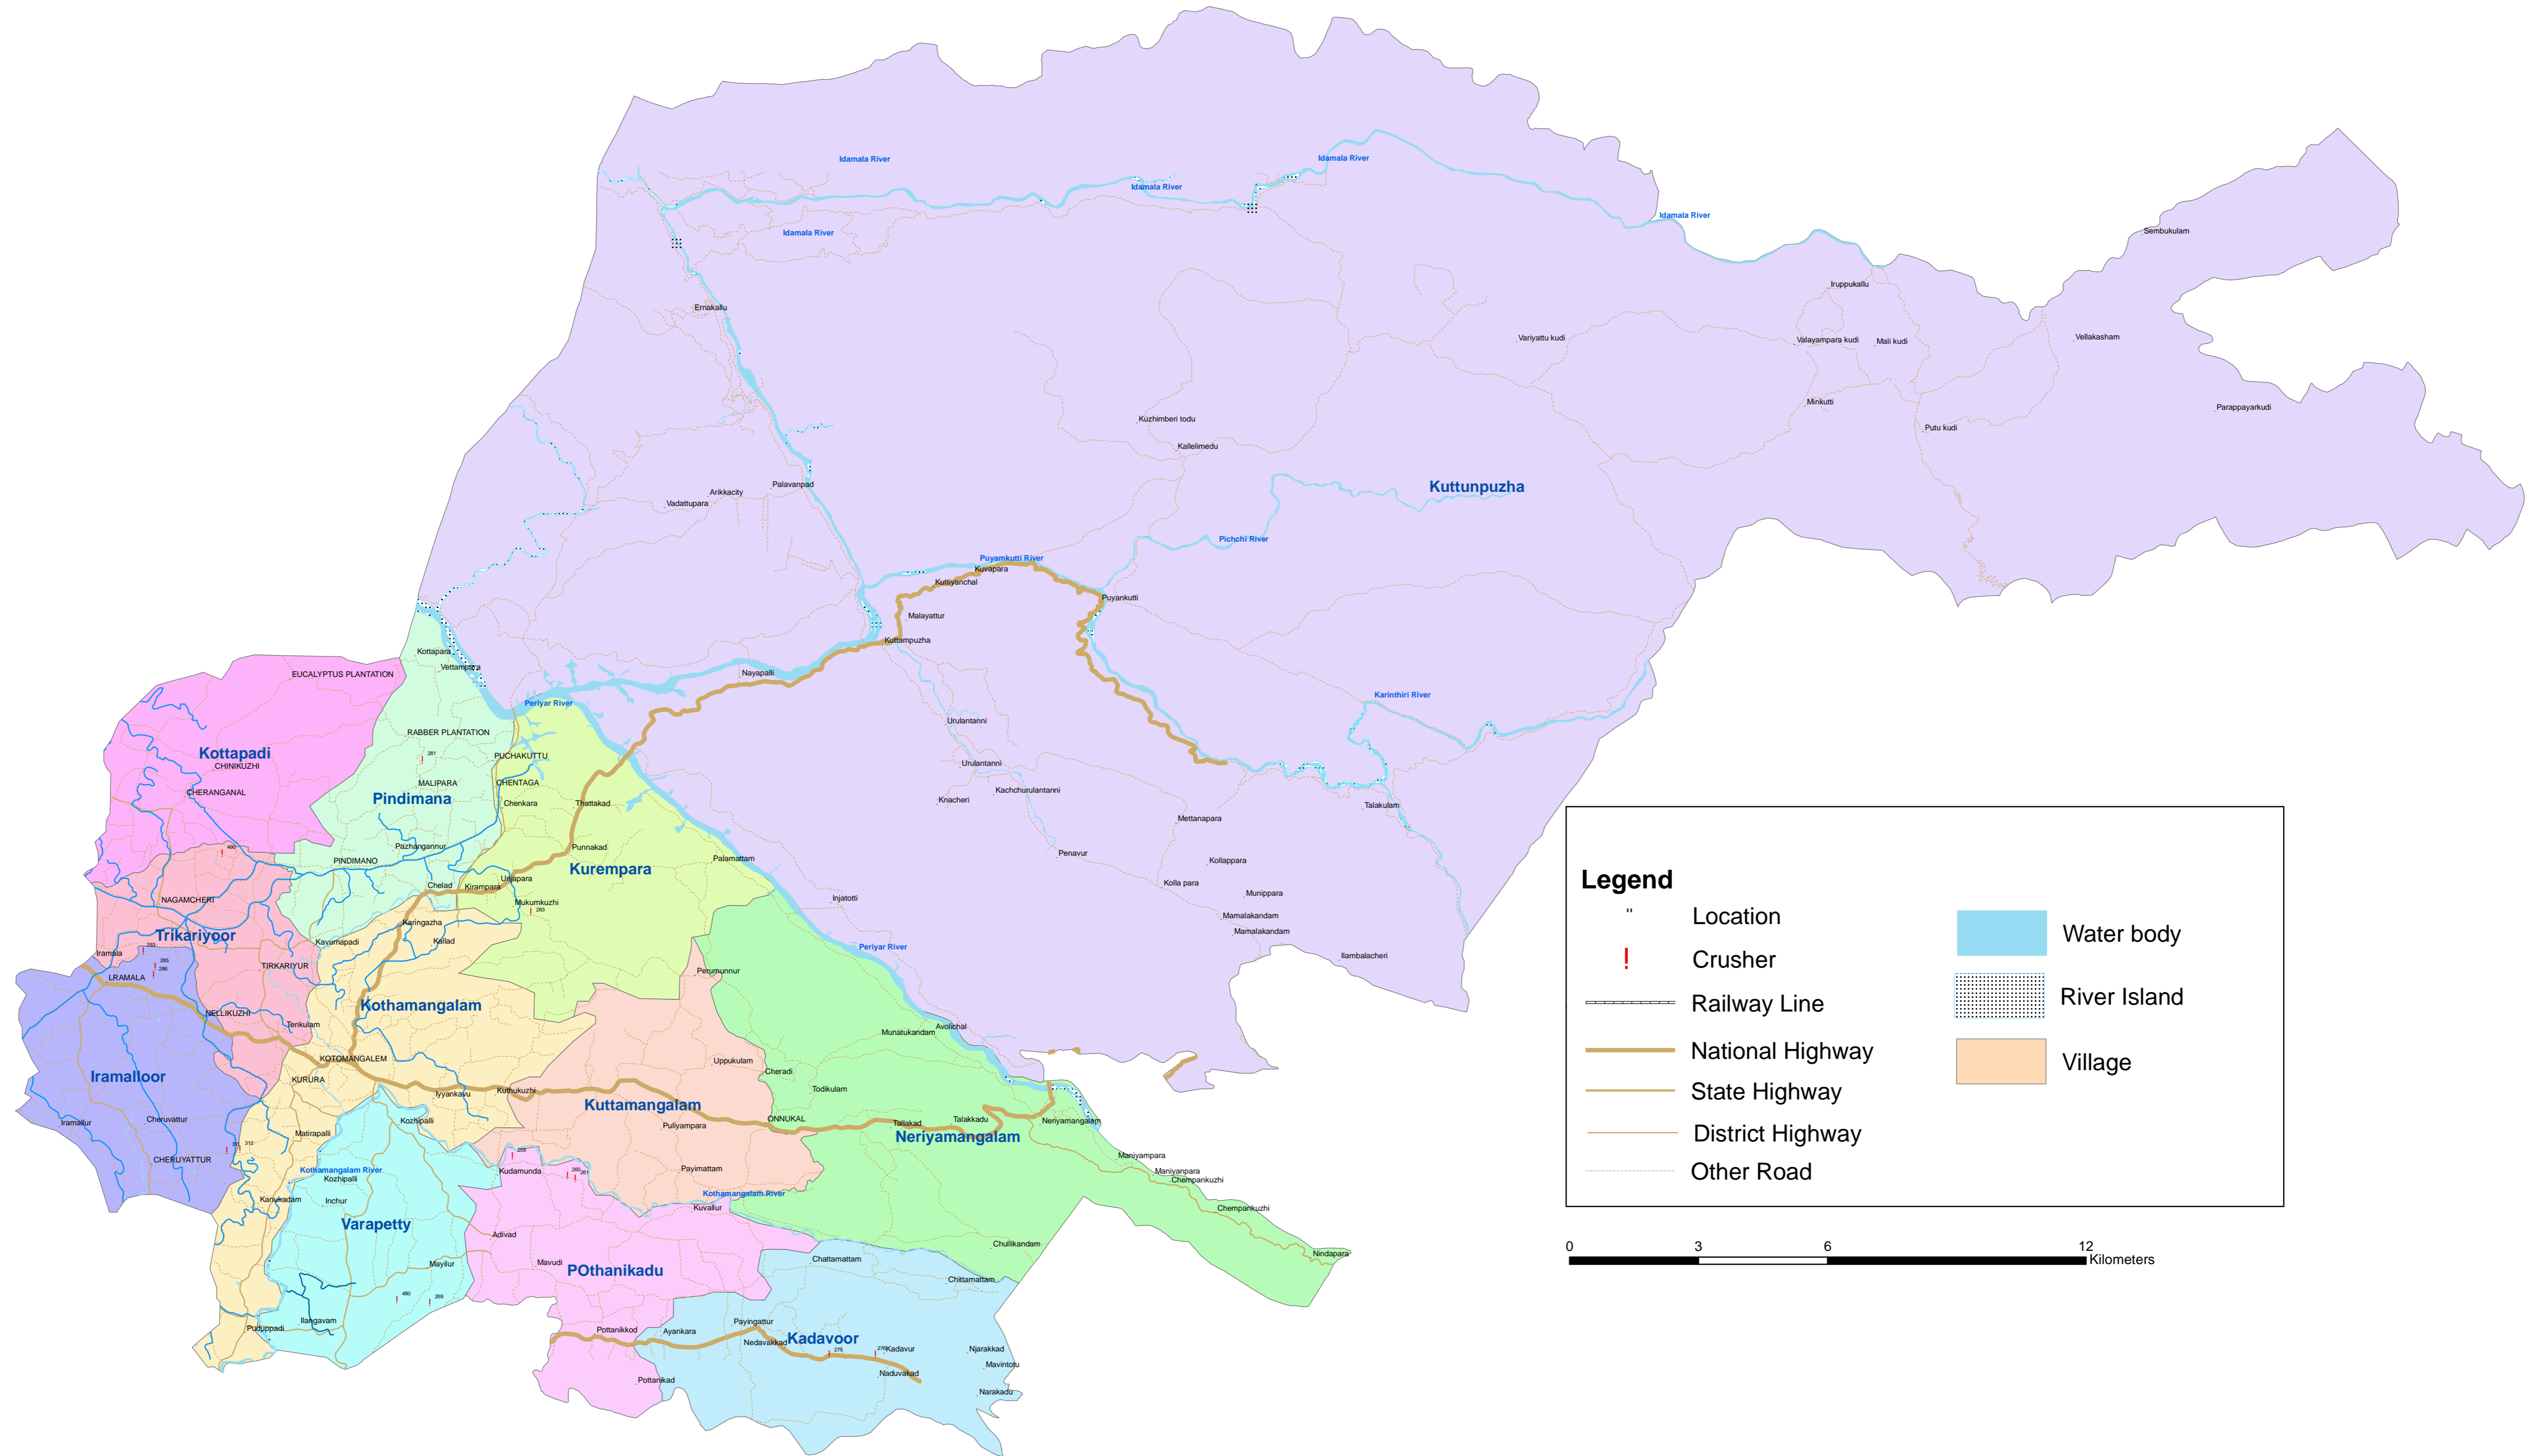

Spatial Distribution of Metal Crusher Units:Kothamangalam Taluk, Ernakulam District.

Legend

"	Location		Water body
!	Crusher		River Island
	Railway Line		Village
	National Highway		
	State Highway		
	District Highway		
	Other Road		

Project: Development of a Depository of Resource Planning and Management capacity bui Iding spatial and non-spatial Digital Data (DDRPMD).
 Funded by: Kerala State Council for Science, Technology and Environment (KSCSTE)