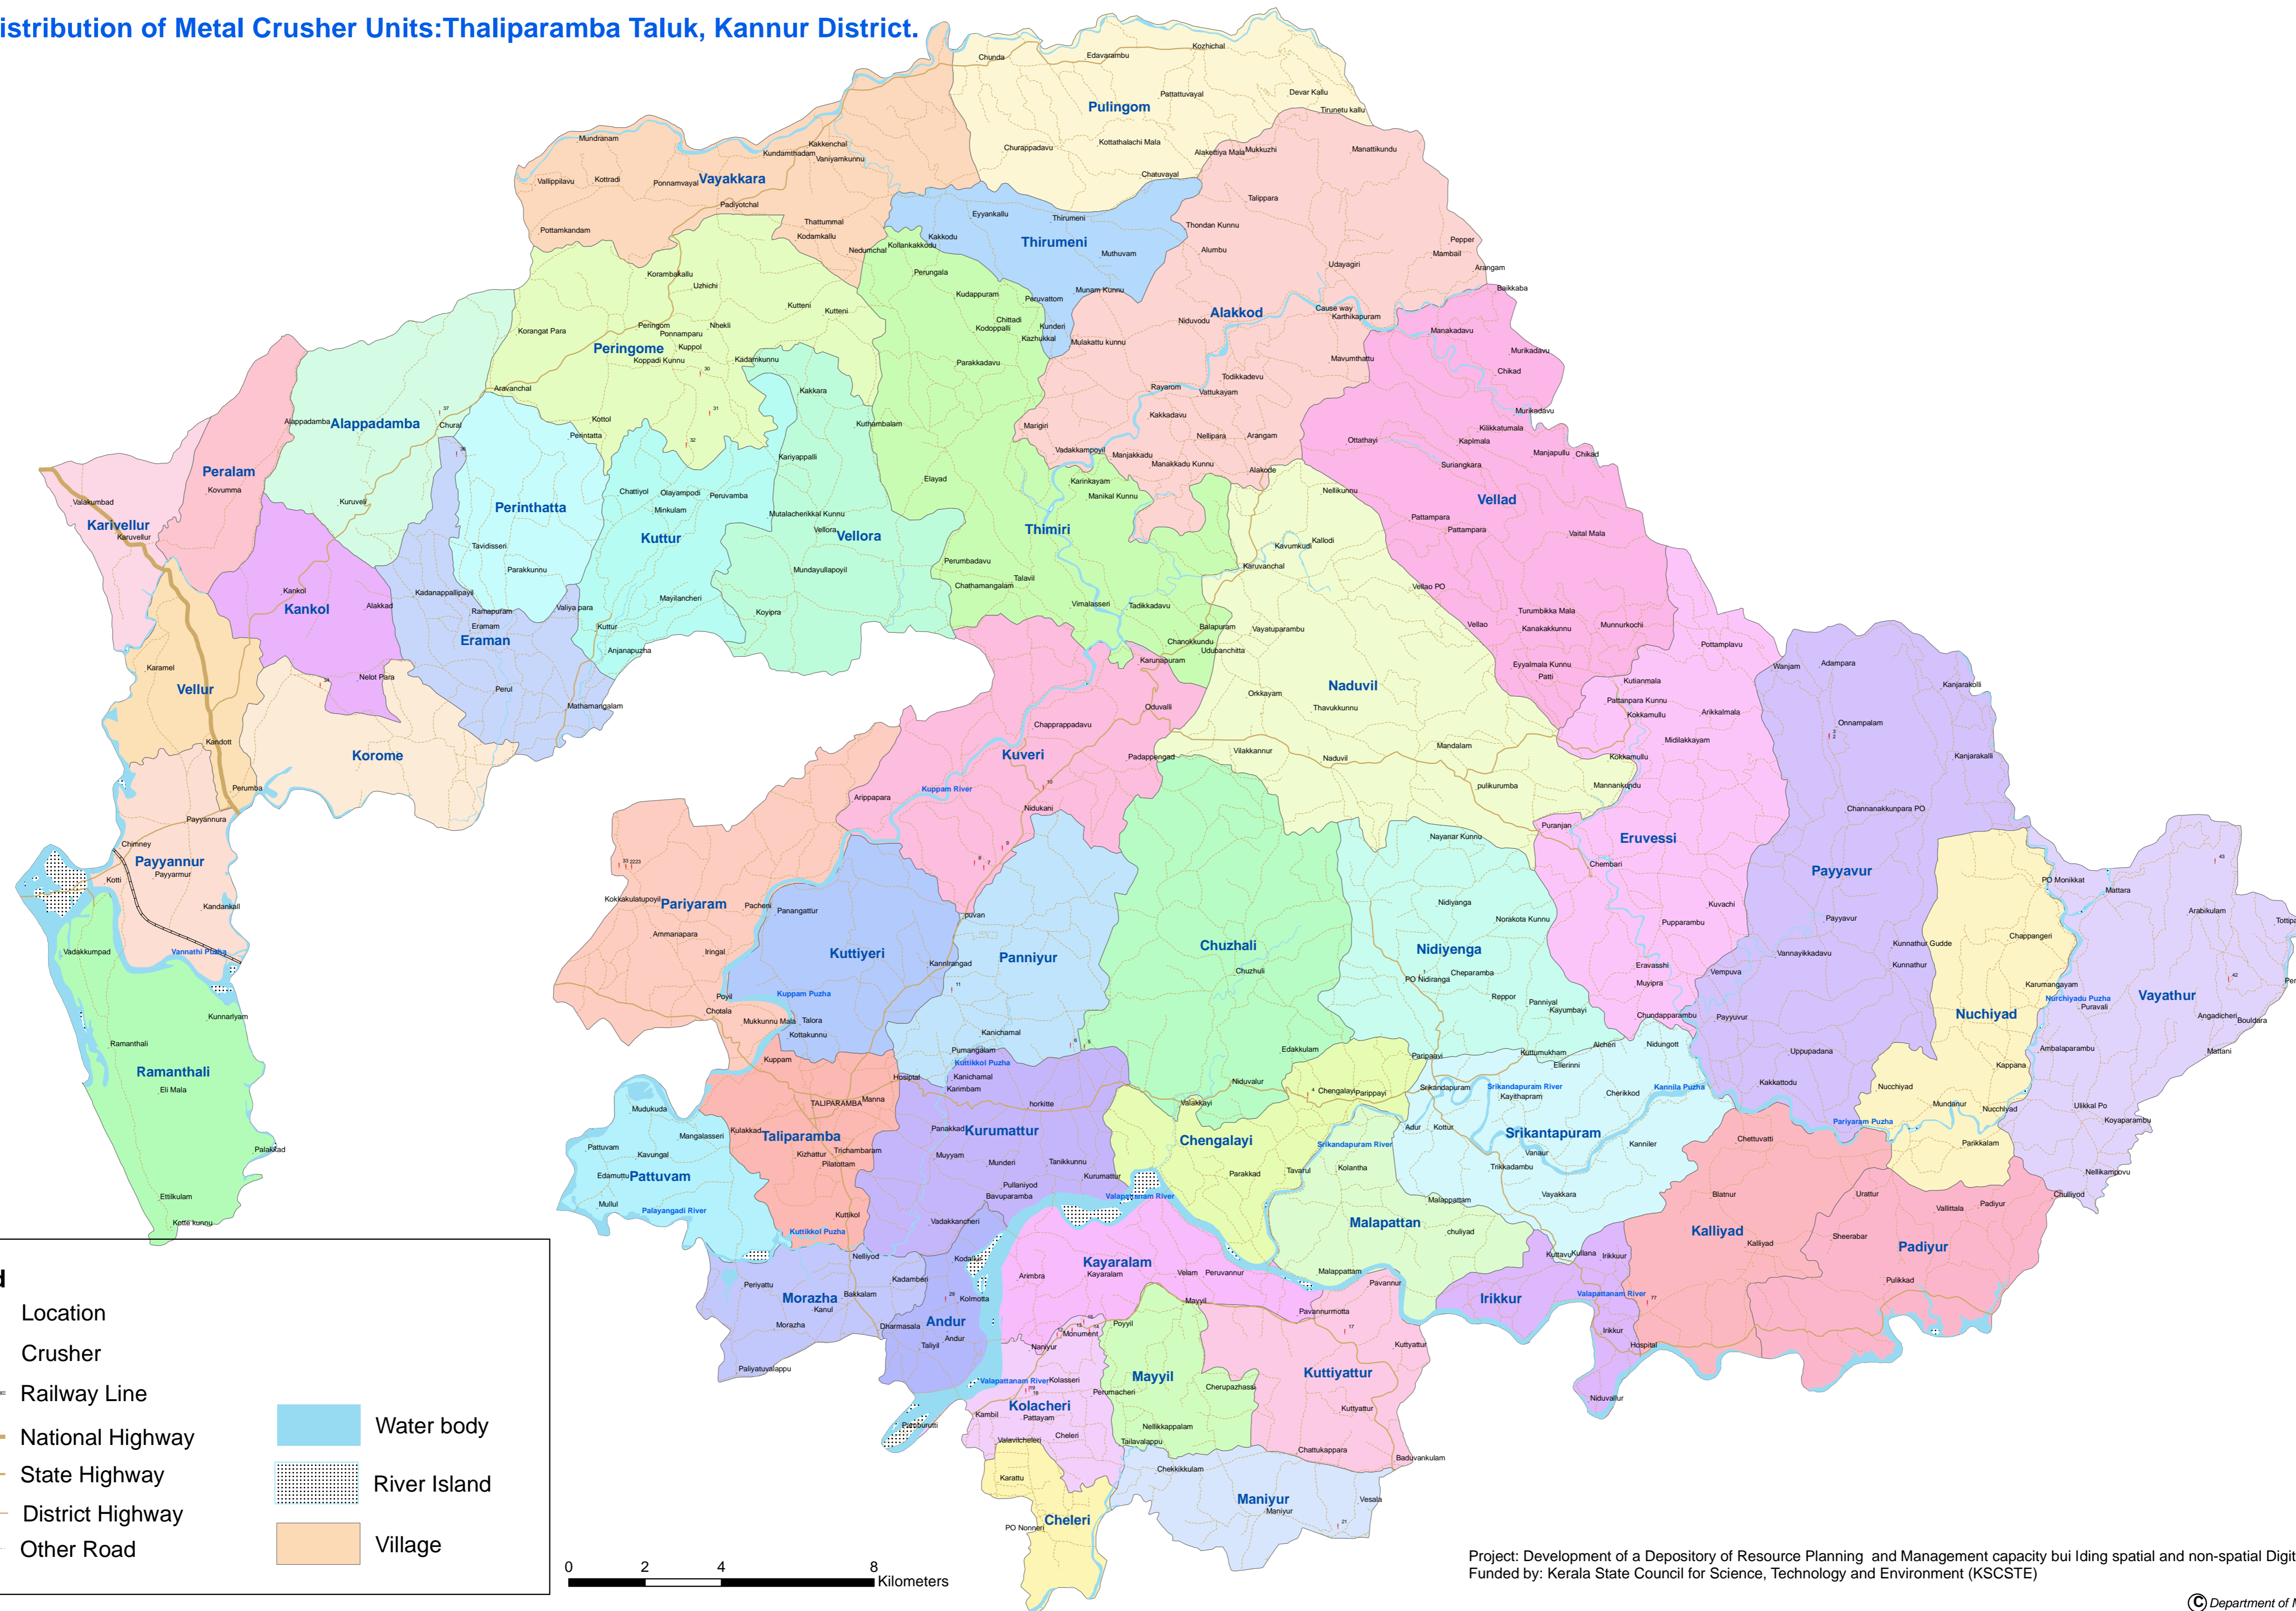

# Spatial Distribution of Metal Crusher Units:Thaliparamba Taluk, Kannur District.

**Legend**

- Location
- Crusher
- Railway Line
- National Highway
- State Highway
- District Highway
- Other Road
- Water body
- River Island
- Village

Project: Development of a Depository of Resource Planning and Management capacity building spatial and non-spatial Digital Data (DRPMDD).  
 Funded by: Kerala State Council for Science, Technology and Environment (KSCSTE)